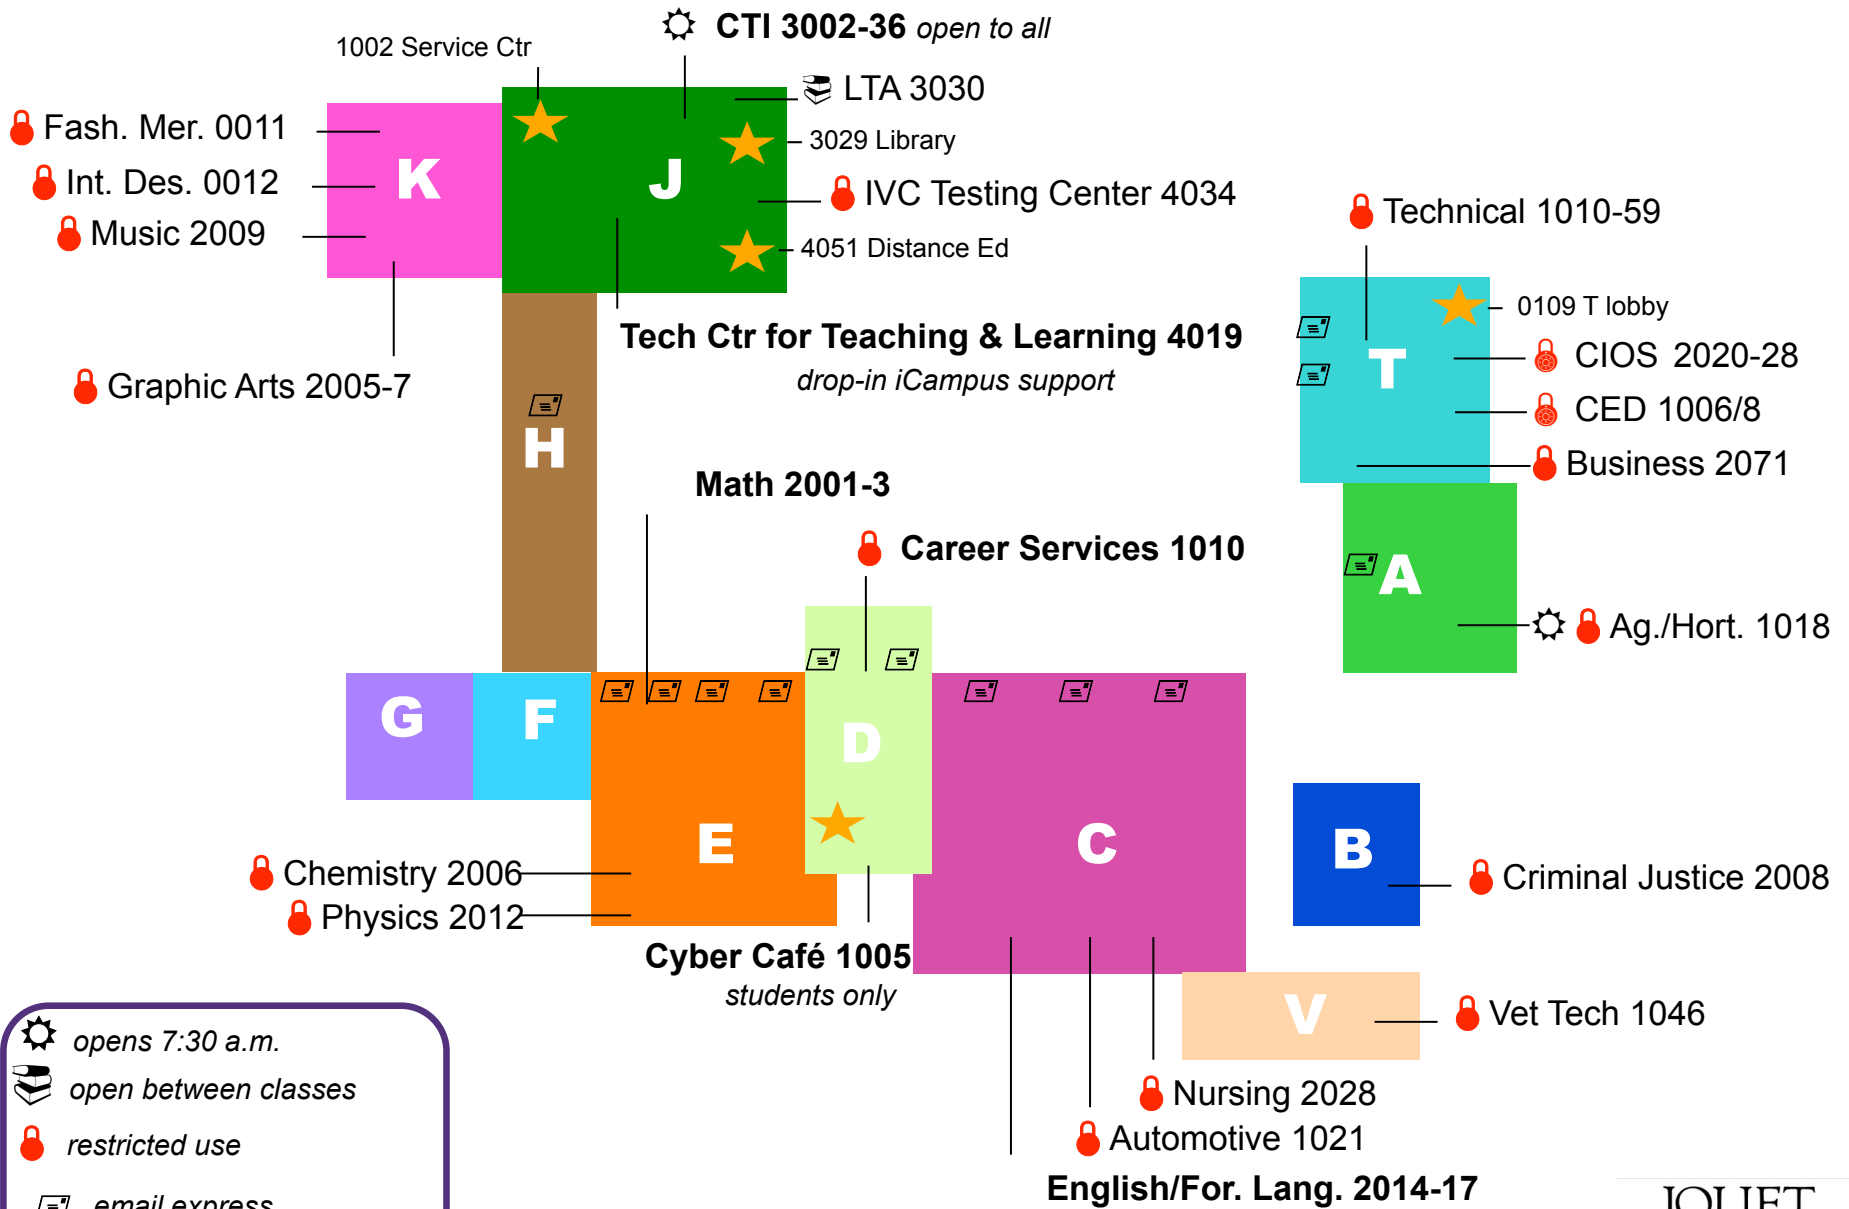

Main Campus Computer Labs & Kiosks

opens 7:30 a.m.
 open between classes
 restricted use
 email express
 kiosk - eResources