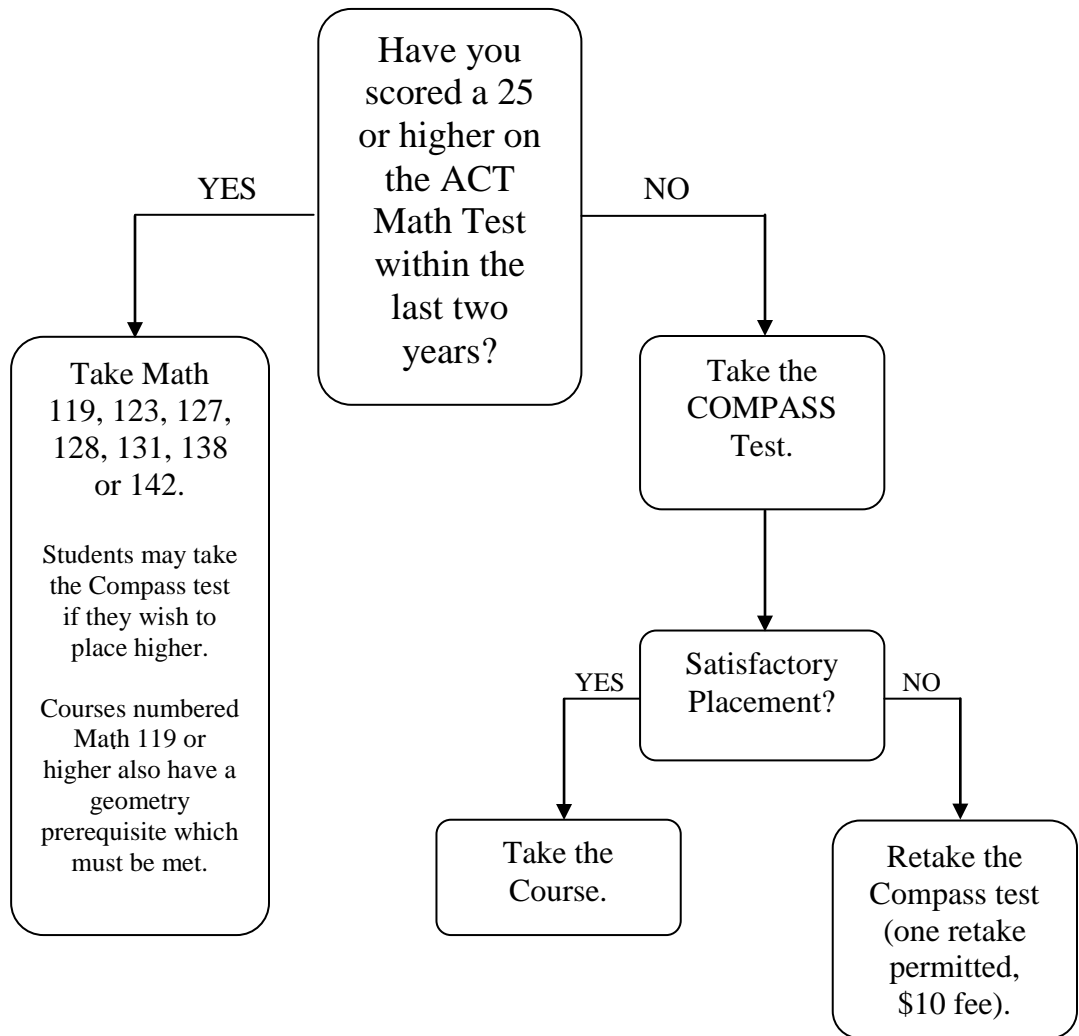

# Mathematics Placement Options

Notes:

- Previous mathematics coursework or placement from another college may be honored. Contact James Morgan 815-280-2415.
- Students with two years of H.S. algebra with a B average and an ACT Math score of 18 or higher within the last two years may register for Math 098. Contact James Morgan at 815-280-2415.