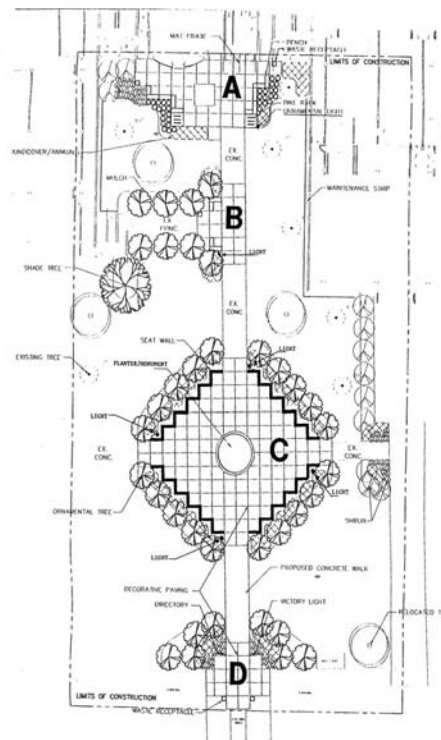

**BE A PART OF
JOLIET JUNIOR COLLEGE'S HISTORY**

The Joliet Junior College Foundation is selling commemorative paver bricks. For just $100, Joliet Junior College family and friends have an opportunity to pay tribute to a loved one, beautify the campus and become a permanent part of the college's glorious history. It's a unique way to recognize a graduation, wedding, birthday, anniversary, retirement or other special event. These bricks are located in the Centennial Plaza Mall located at the entrance to D-Building on the Main Campus.

The bricks are rectangular shaped and are 9" L X 6" W X 3" D. Each brick may contain up to three (3) lines of up to thirteen (13) characters per line in black engraving only. Each brick may contain a name(s) and date. (Spaces and punctuation are counted as individual characters.) A limited number of paver bricks are available for purchase.

To place your order, please complete the order form below and send it with your payment to the Joliet Junior College Foundation, 1215 Houbolt Road, Joliet, IL 60431-8938. For more information, please call the JJC Foundation Office at (815) 280-2514.

Joliet Junior College Paver Brick Program Order Form

☐ YES! I (we) would like to purchase ☐ Paver Brick(s) at $100 each.
(number)

Name(s) _____ JJC Class Year _____
Address _____
City _____ State _____ Zip _____
Day Telephone _____

☐ Payment method (check one):

☐ Enclosed is my (our) check for $ _____ made payable to the
Joliet Junior College Foundation.

☐ Charge my (our) order totaling $ _____ to my credit card:
Visa _____ Master Card _____
Card # _____ Exp. Date _____
Signature: _____

Please turn over form and fill in your paver brick inscriptions.