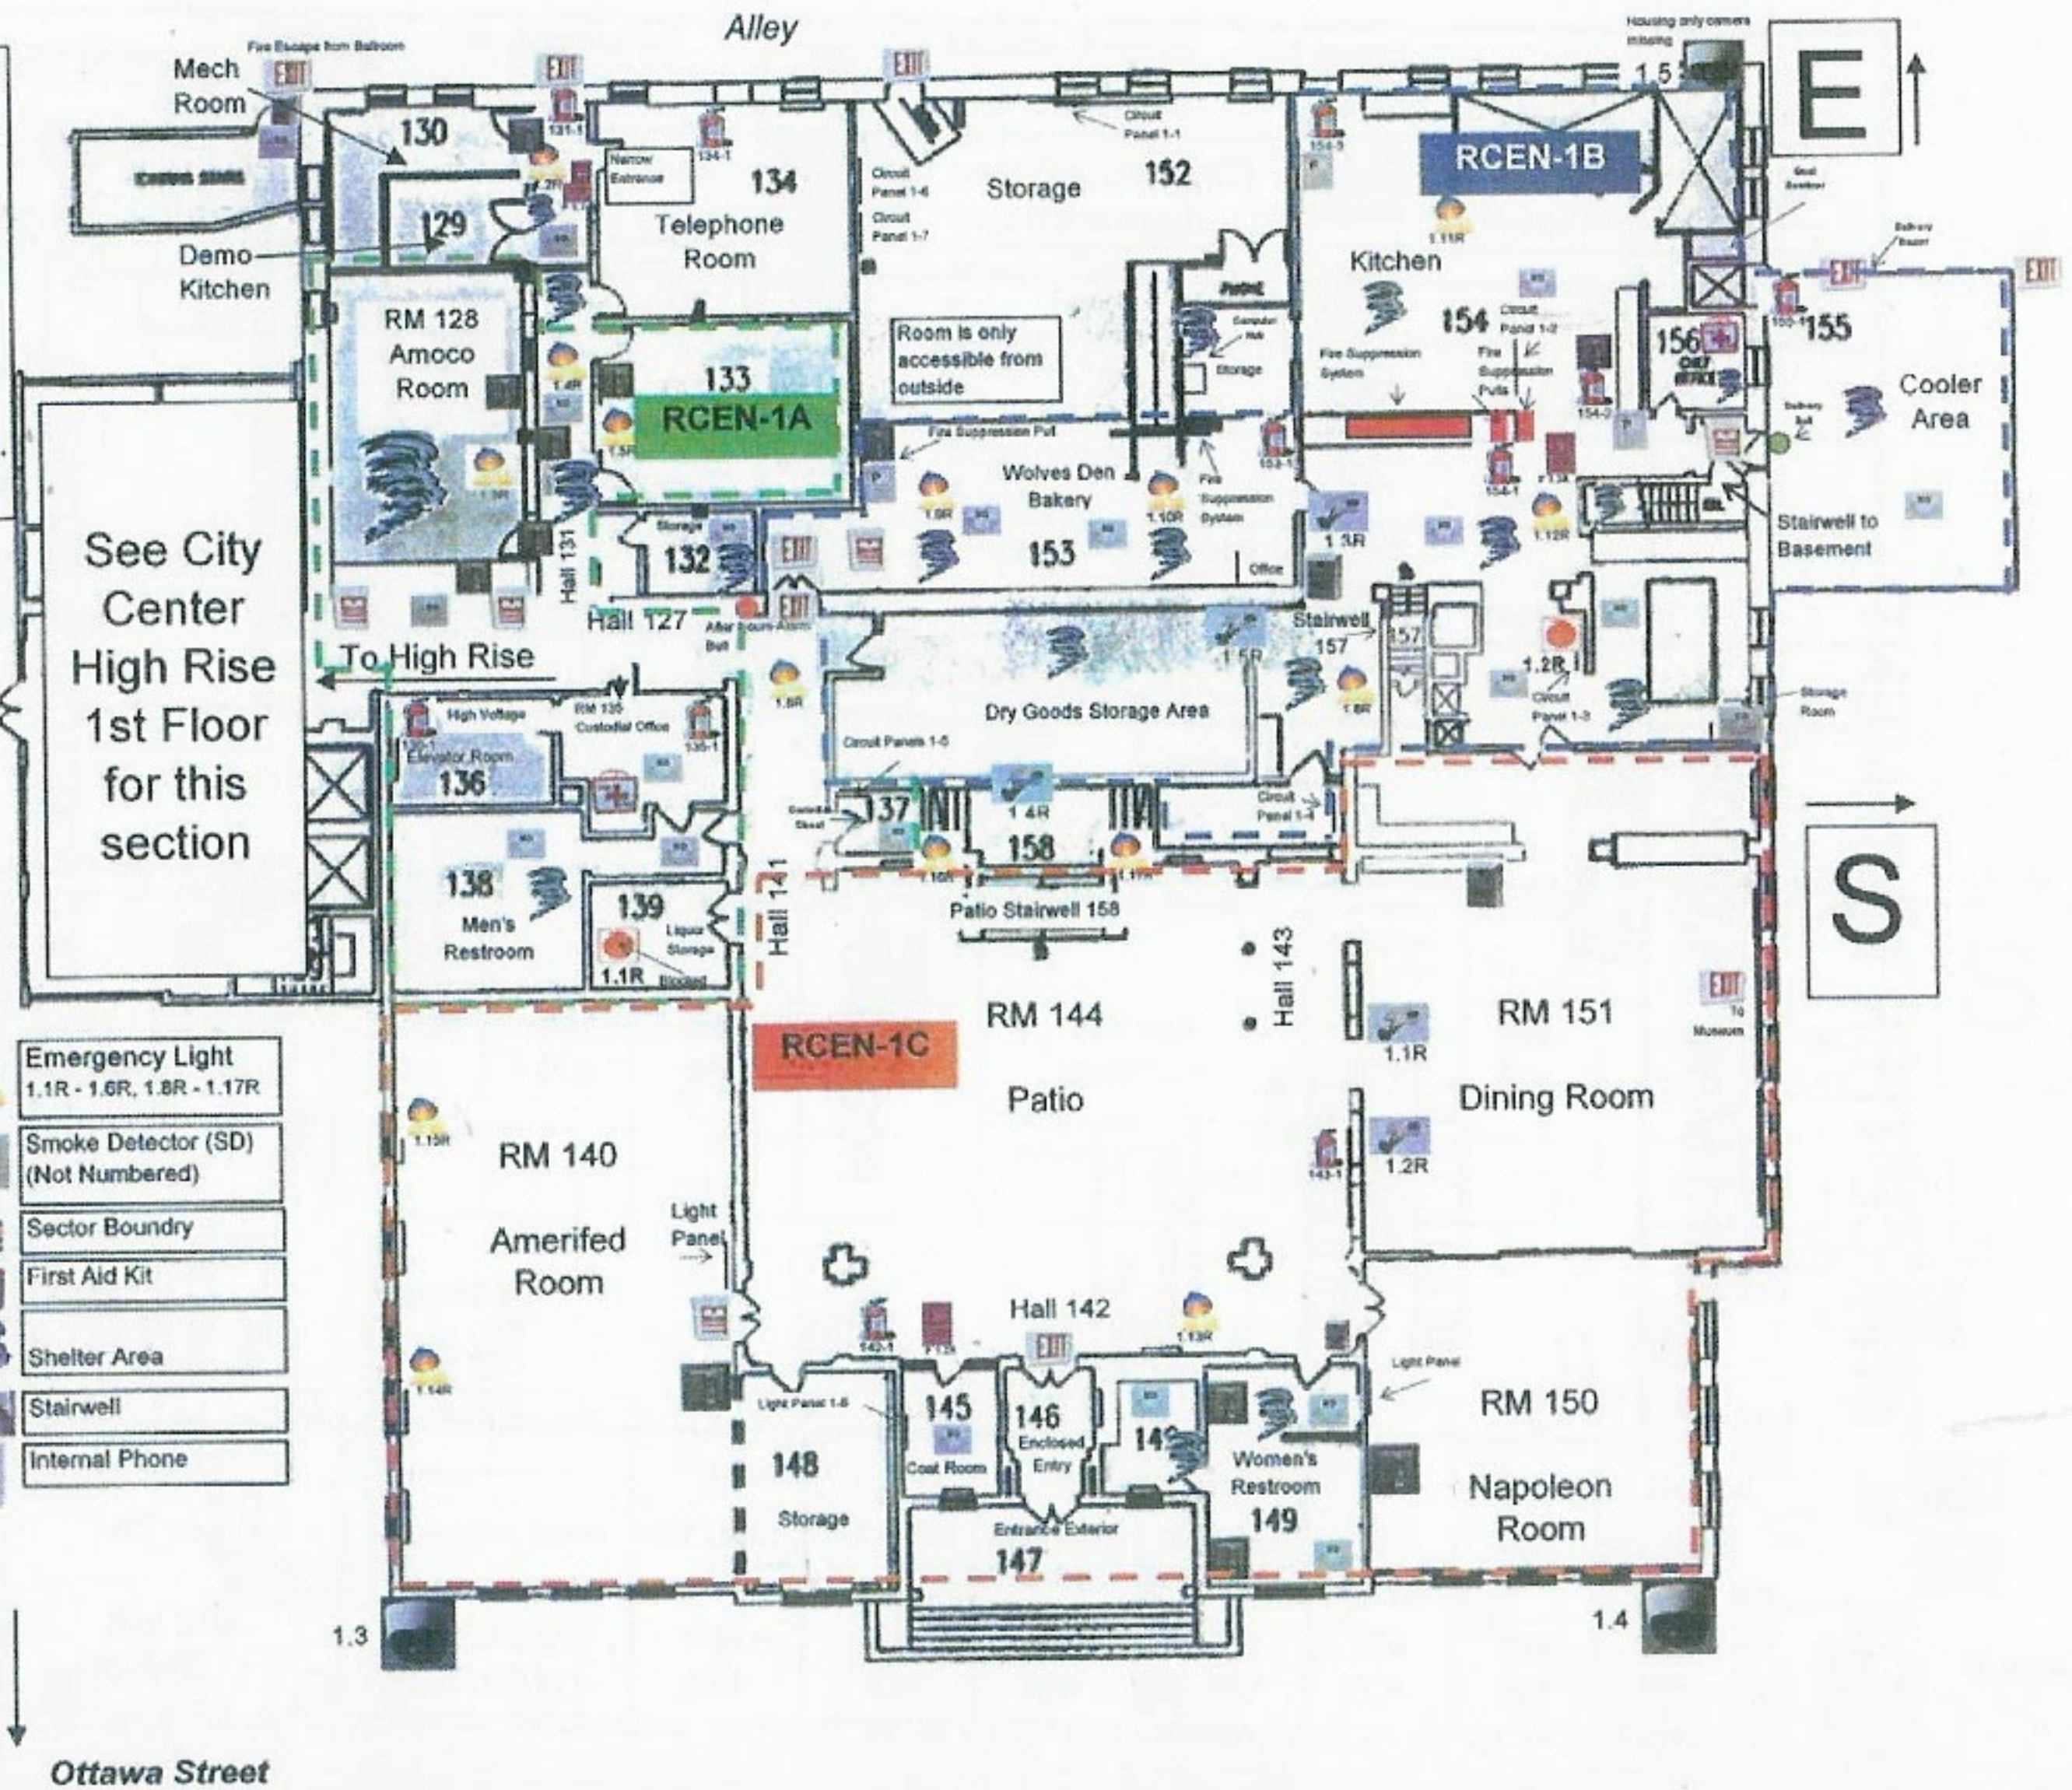

Louis Joliet Renaissance Center 1st Floor

Updated May 16, 2005
Sectors **RCEN-1A** - **RCEN-1B** - **RCEN-1C**

BREEZEWAY
123

Legend

- Fire Alarm Pull
P 1.1R - 1.3R
- Fire Extinguisher
- Fire Alarm Strobe
(Not Numbered)
- Standpipe
1.1R - 1.2R
- Lighted EXIT Sign
- Motion Detector
(Not Numbered)
- Heat Detector (HD)
(Not Numbered)
- Interior Camera
1.1R - 1.5R
- Exterior Camera

- Emergency Light
1.1R - 1.6R, 1.8R - 1.17R
- Smoke Detector (SD)
(Not Numbered)
- Sector Boundary
- First Aid Kit
- Shelter Area
- Stairwell
- Internal Phone

See City Center High Rise 1st Floor for this section

Ottawa Street