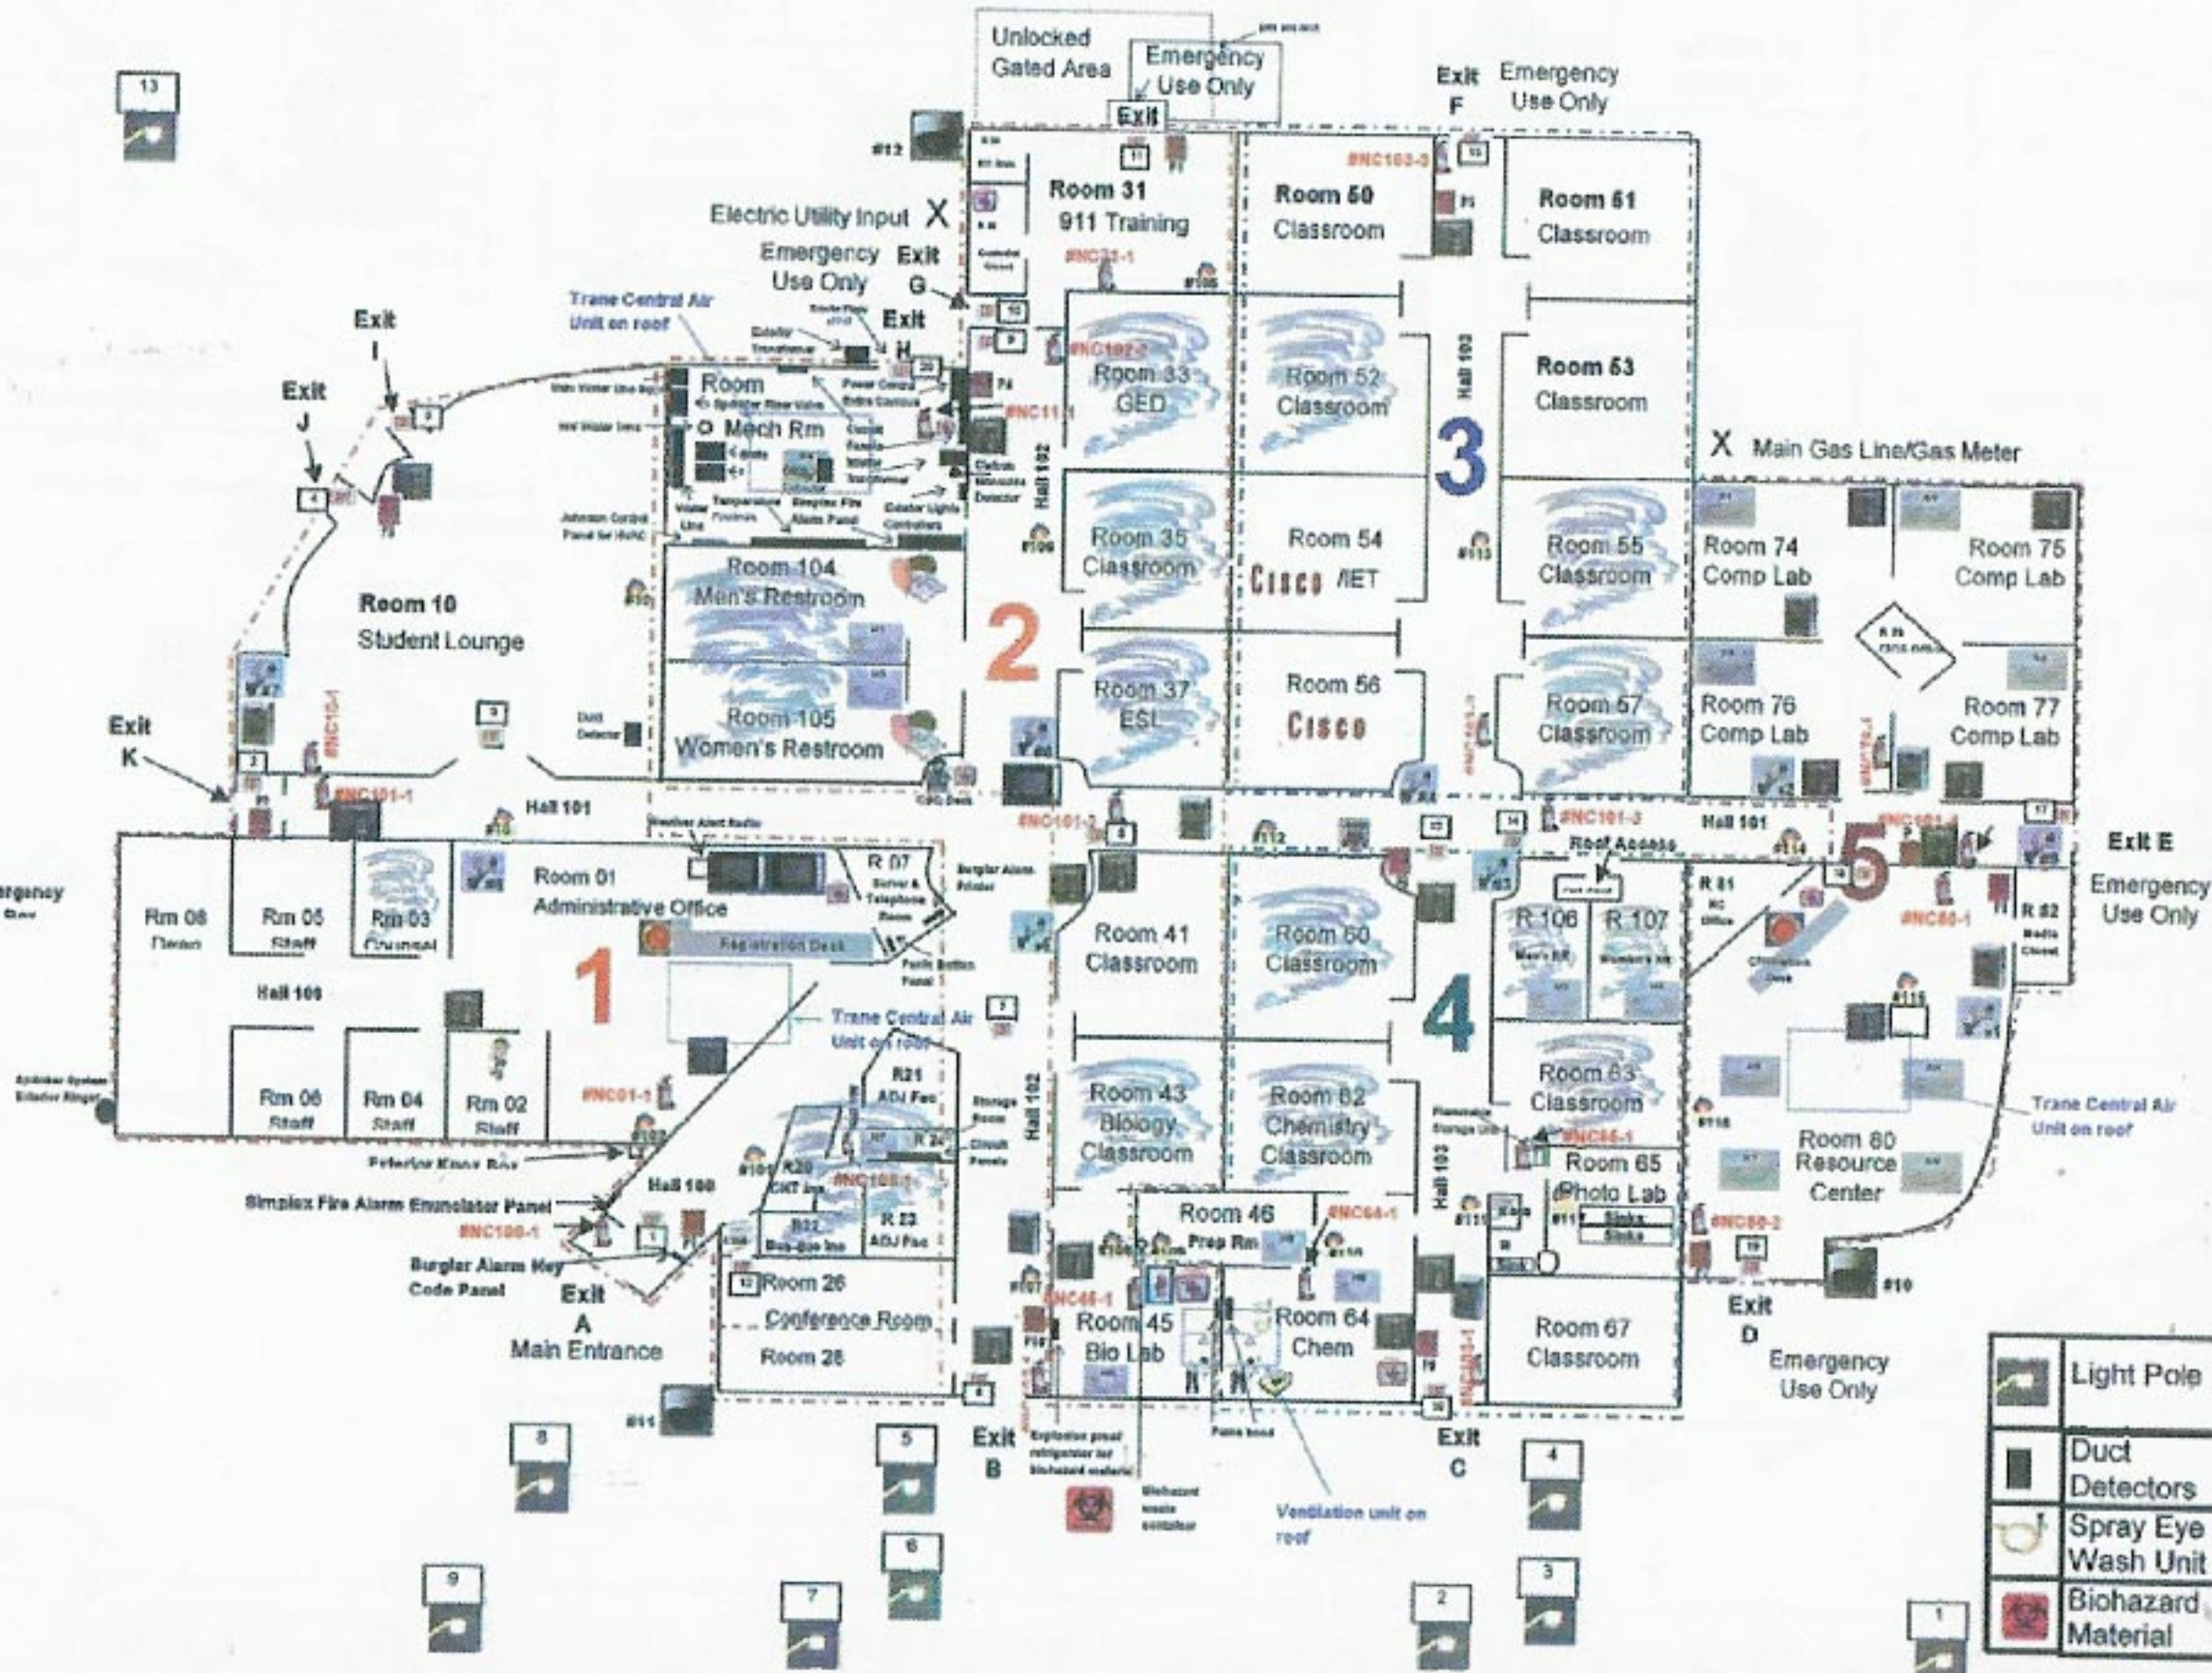

Dumpster
 NC-GAS002

North Campus Safety Map 8/8/05

Legend	
	Fire Alarm Pull (P1 - P12)
	Fire Alarm Strobe Light (Not numbered)
	Fire Extinguisher
	Fire Blanket
	Eye Wash Unit Only
	Shower & Eye Wash Unit
	Motion Detector (Not numbered)
	Interior Security Camera (#1 - #9)
	Exterior Security Camera (#10 - #12)
	Security Camera Monitor
	Panic Button
	Emergency Light #101 - #117
	First Aid Kit
	Defibrillator
	Spill Control Kit
	Shelter Area
	Sector Boundaries
	Lighted EXIT signs 1-20
	Smoke Detector S1 - S9
	Heat Detector H1 - H8
	Duct Detectors
	Spray Eye Wash Unit
	Biohazard Material
	Light Pole
	Fire Alarm Pull (P1 - P12)
	Fire Alarm Strobe Light (Not numbered)
	Fire Extinguisher
	Fire Blanket
	Eye Wash Unit Only
	Shower & Eye Wash Unit
	Motion Detector (Not numbered)
	Interior Security Camera (#1 - #9)
	Exterior Security Camera (#10 - #12)
	Security Camera Monitor
	Panic Button
	Emergency Light #101 - #117
	First Aid Kit
	Defibrillator
	Spill Control Kit
	Shelter Area
	Sector Boundaries
	Lighted EXIT signs 1-20
	Smoke Detector S1 - S9
	Heat Detector H1 - H8
	Duct Detectors
	Spray Eye Wash Unit
	Biohazard Material

All Exits are Fire Exits