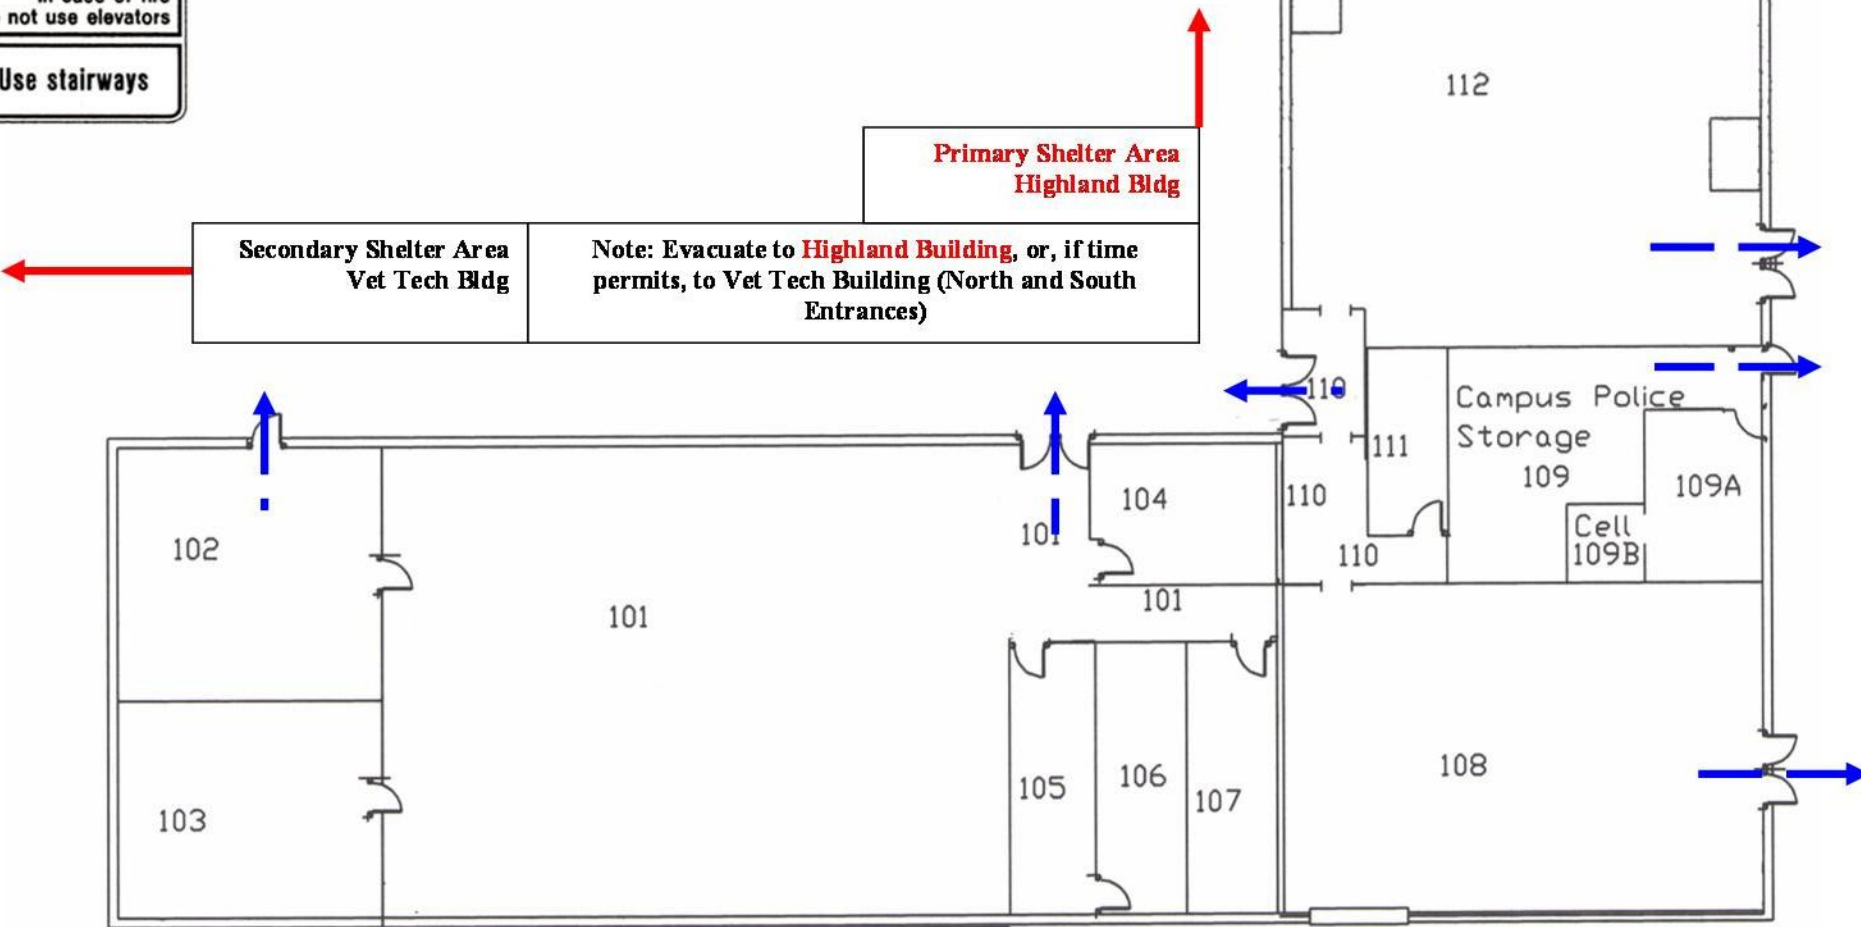

MAIN CAMPUS EVACUATION/SHELTER AREA MAP

Waubonsee BLDG.

Sector WB-1

Secondary Shelter Area
Vet Tech Bldg

Primary Shelter Area
Highland Bldg

Note: Evacuate to **Highland Building**, or, if time permits, to Vet Tech Building (North and South Entrances)

(Door Locations are not to scale)

SHELTER AREA

EVACUATION ROUTE