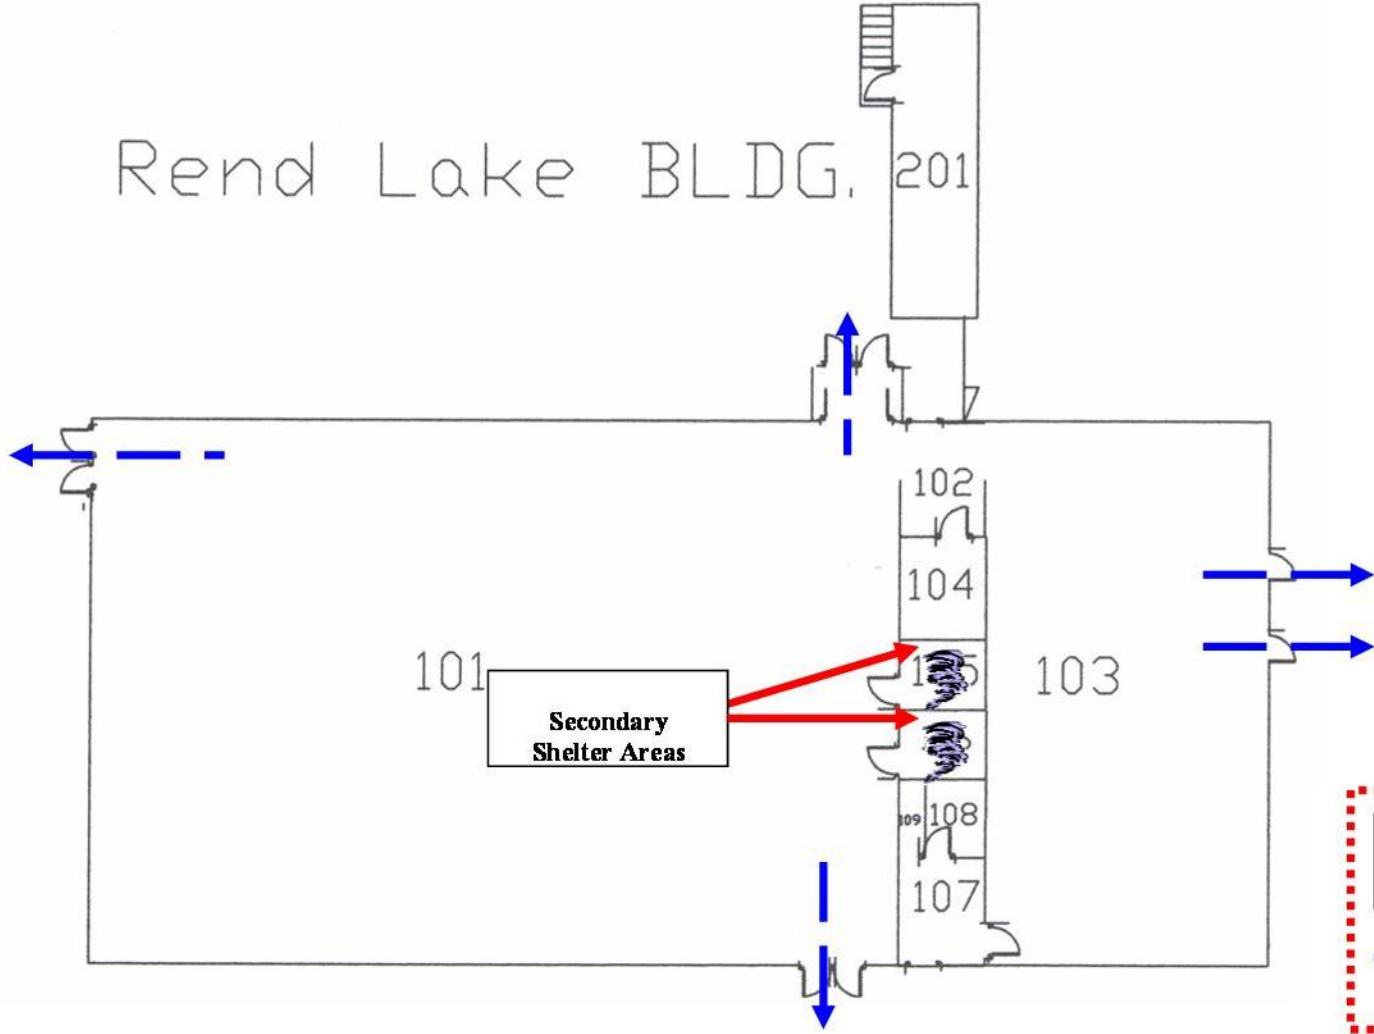

MAIN CAMPUS EVACUATION/SHELTER AREA MAP

Sector RL-1

← Shelter Area
Vet Tech Bldg

Note: Primary Shelter Area Vet Tech Building
(North and South Entrances)

 SHELTER AREA

 EVACUATION ROUTE