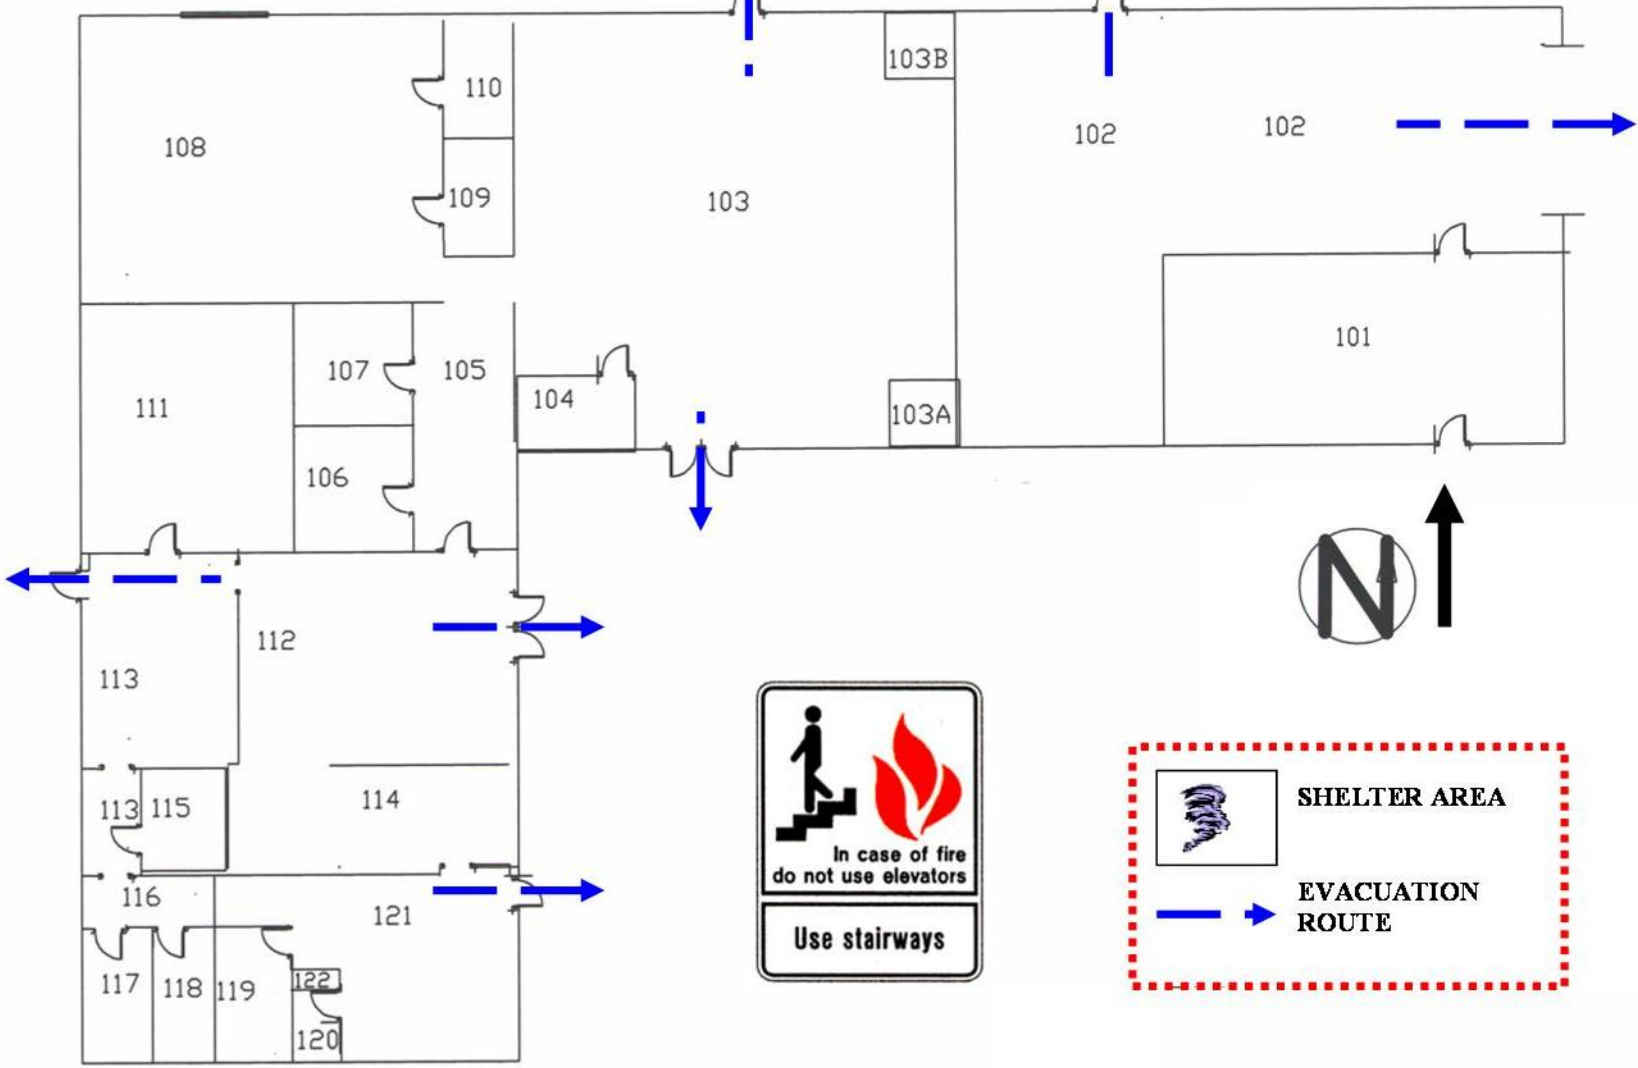

MAIN CAMPUS EVACUATION/SHELTER AREA MAP

Sector KW-1

Primary Shelter Area
Highland Bldg

Secondary Shelter Area
Vet Tech Bldg

Note: Evacuate to **Highland Building**, or, if time permits, to Vet Tech Building (North and South Entrances)

Kishwaukee BLDG.

 SHELTER AREA

 EVACUATION ROUTE