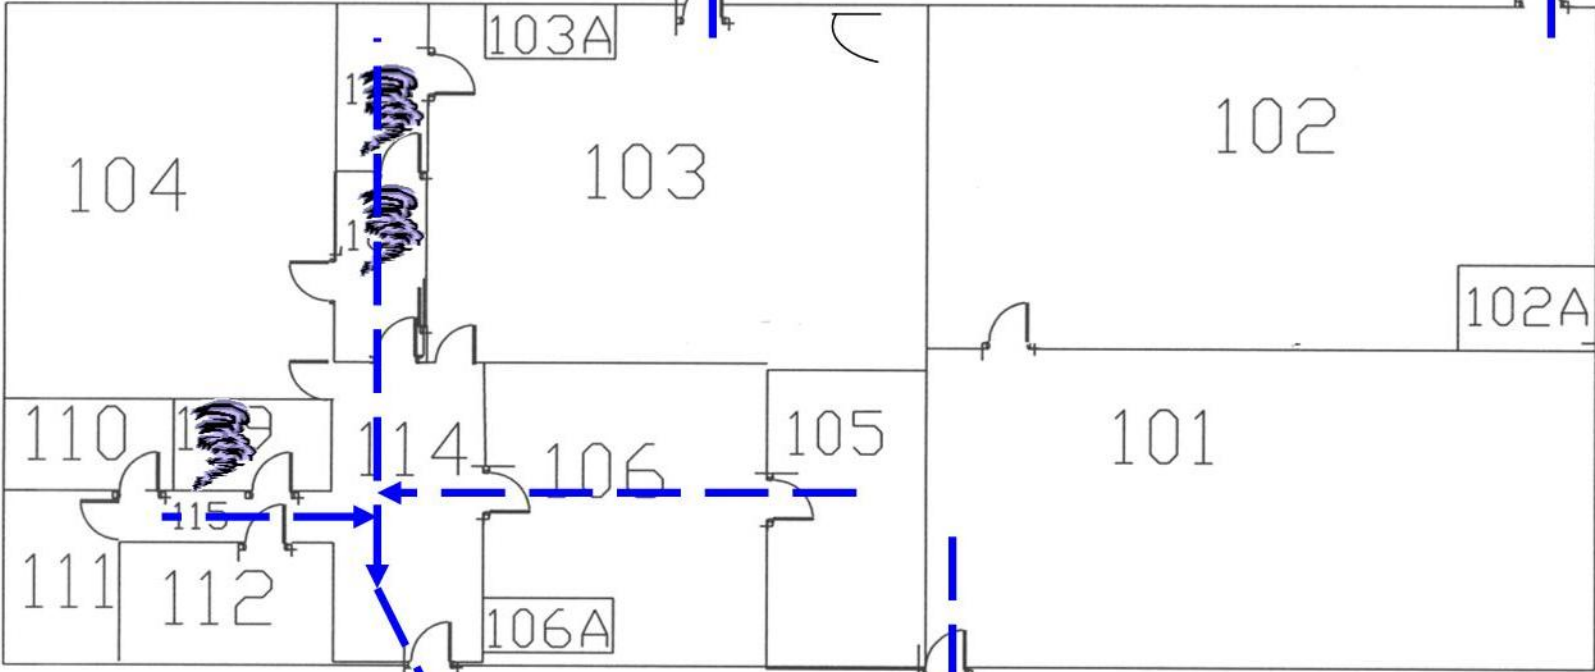

# MAIN CAMPUS EVACUATION/SHELTER AREA MAP

Sector KK-1

**Shelter Area  
Vet Tech Bldg**

**Note: If time permits, evacuate to Vet Tech Building (North and South Entrances)**

Kaskaskia BLDG.

**Shelter Area  
Vet Tech Bldg**

**Note: If time permits, evacuate to Vet Tech Building (North and South Entrances)**

 **SHELTER AREA**

 **EVACUATION ROUTE**