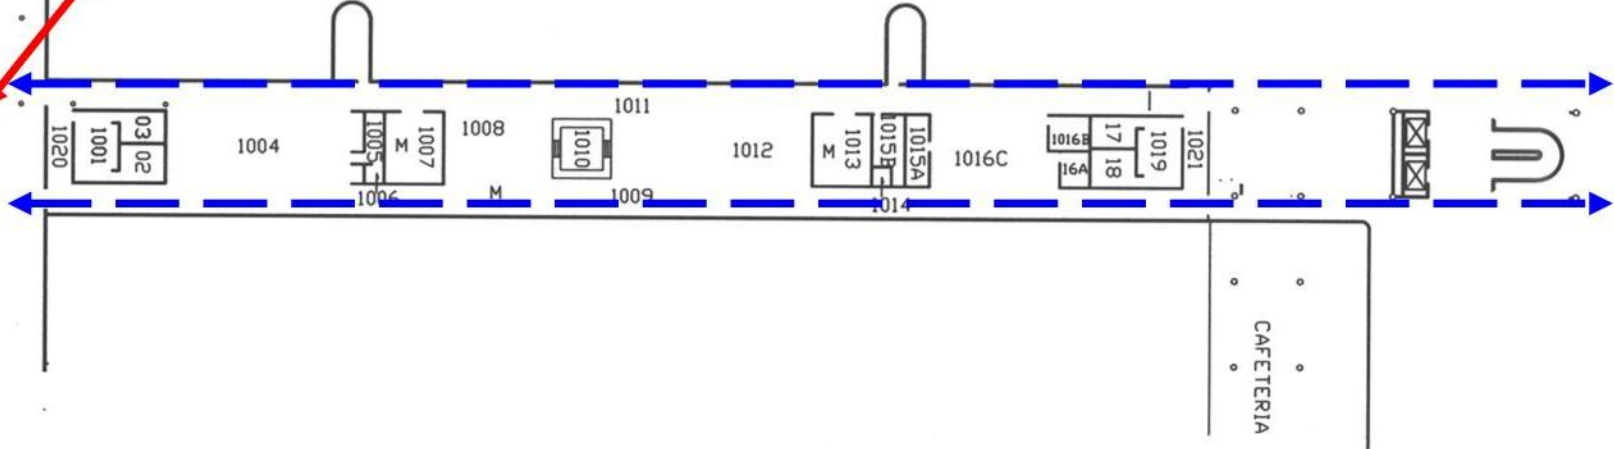

MAIN CAMPUS EVACUATION/SHELTER AREA MAP

Sector H-1

Restrooms
G-1043 Men's
G-1021 Women's

Locker Rooms
G-1035 Men's
G-1027 Women's

 **To Shelter Area**

H BLDG.1st Fl..

Basement level