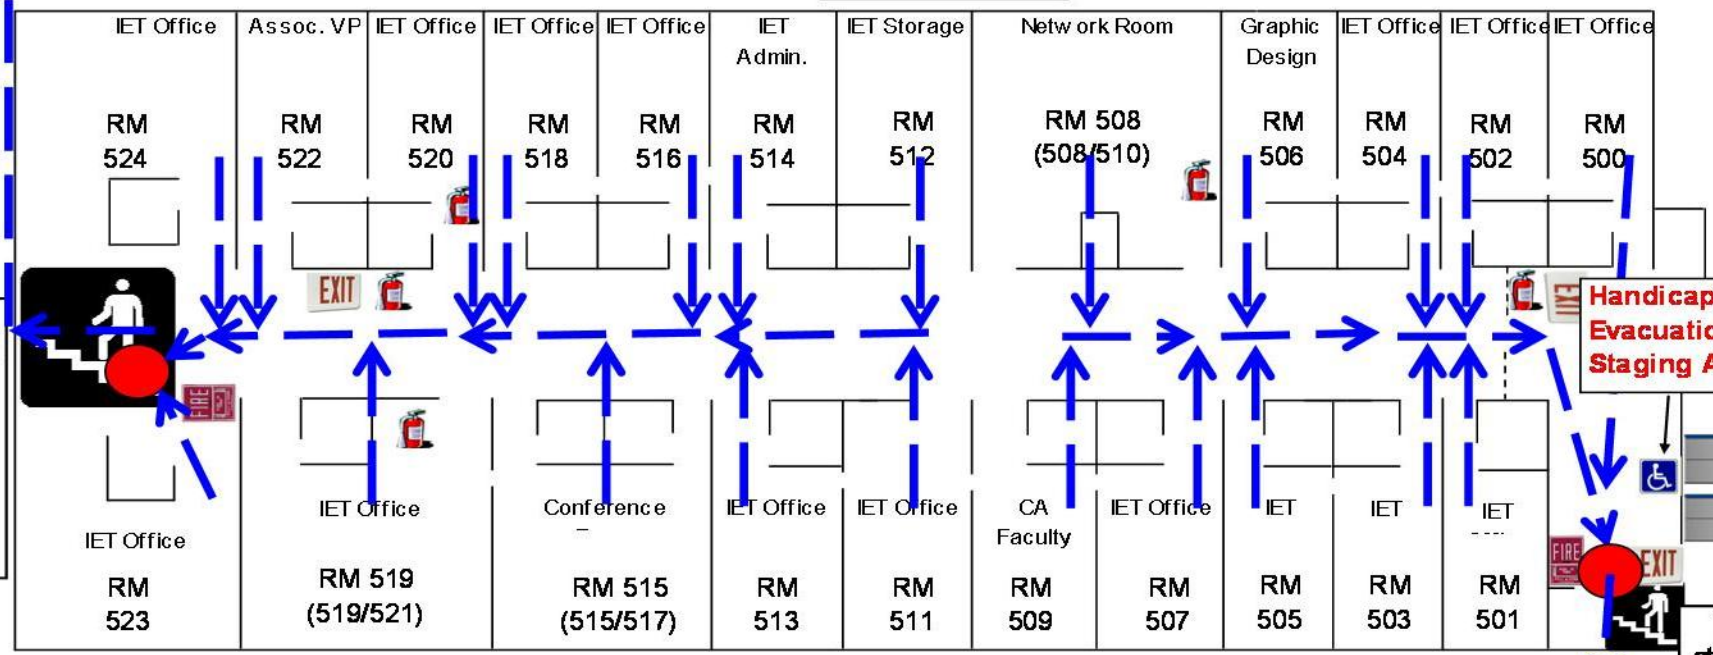

CITY CENTER SHELTER AREAS AND EVACUATION ROUTES

STAFF PARKING LOT

5th Floor High Rise
HR5

Alley

Take stairs to Shelter Area

Handicapped Evacuation Staging Area

Elevators

Take stairs to Shelter Area

OTTAWA STREET

OPEN AREA IN FRONT OF MUSEUM

SHELTER AREA

YOU ARE HERE

EVACUATE BUILDING HERE TO SEE ABOVE