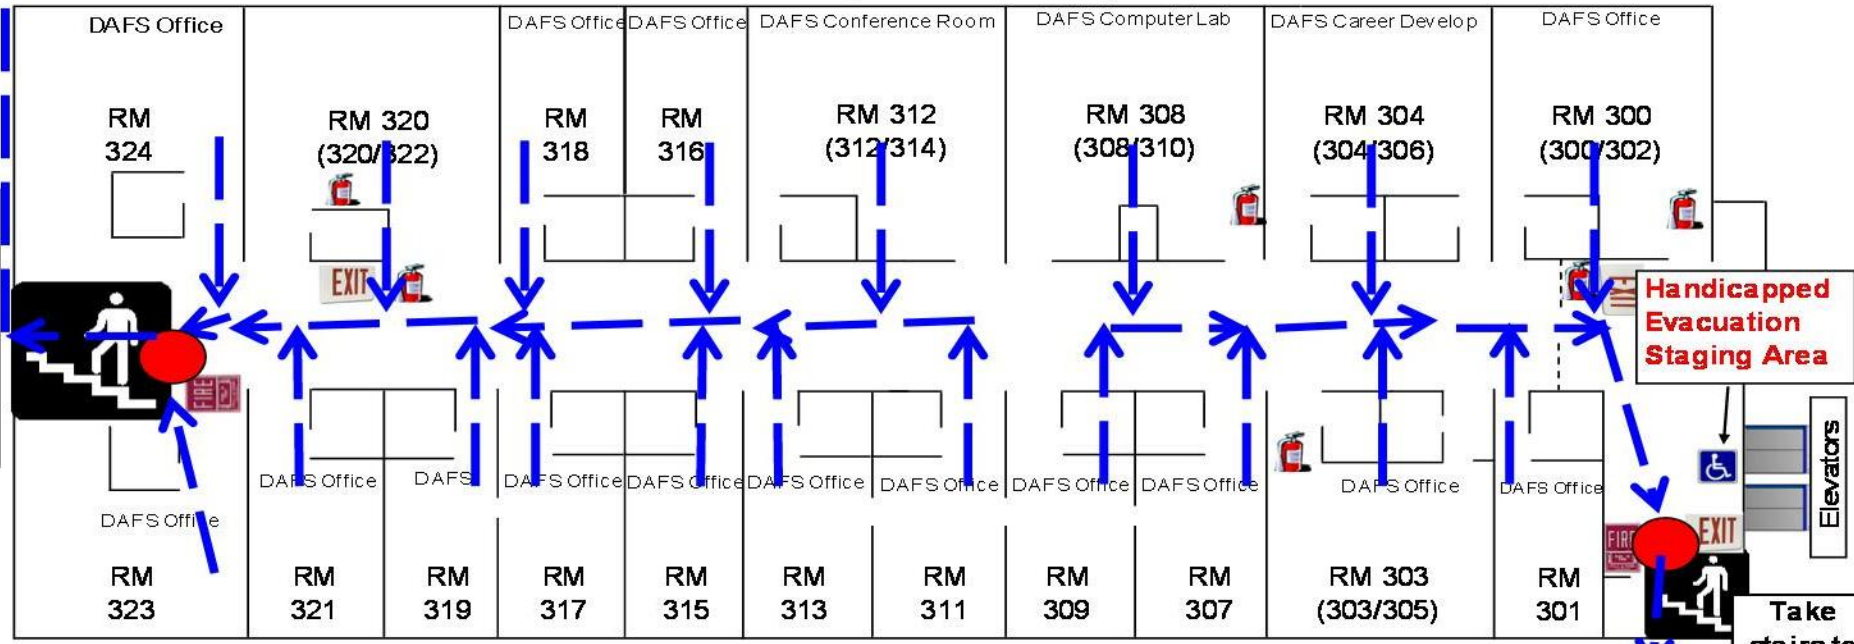

CITY CENTER SHELTER AREAS AND EVACUATION ROUTES

3rd Floor High Rise
HR3

STAFF PARKING LOT

Alley

Take stairs to Shelter Area

OTTAWA STREET

OPEN AREA IN FRONT OF MUSEUM

Take stairs to Shelter Area

SHELTER AREA

YOU ARE HERE

EVACUATE BUILDING HERE TO SEE ABOVE