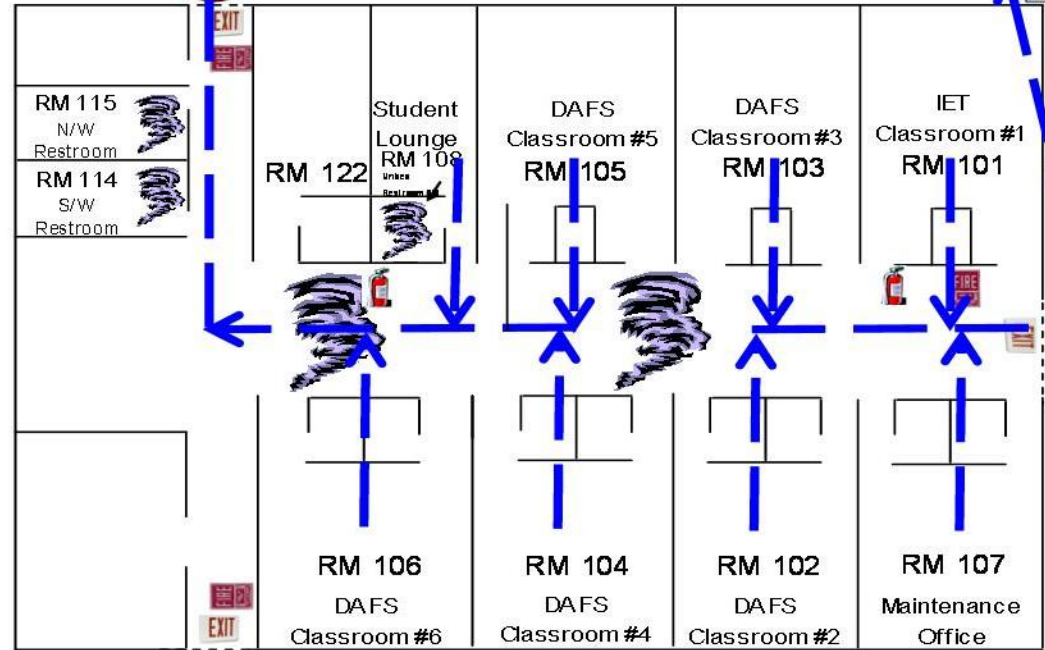

CITY CENTER SHELTER AREAS AND EVACUATION ROUTES

STAFF PARKING LOT

In case of fire
do not use elevators
Use stairways

1st Floor High Rise

HR1

OPEN AREA IN FRONT OF MUSEUM

SHELTER AREA

YOU ARE HERE