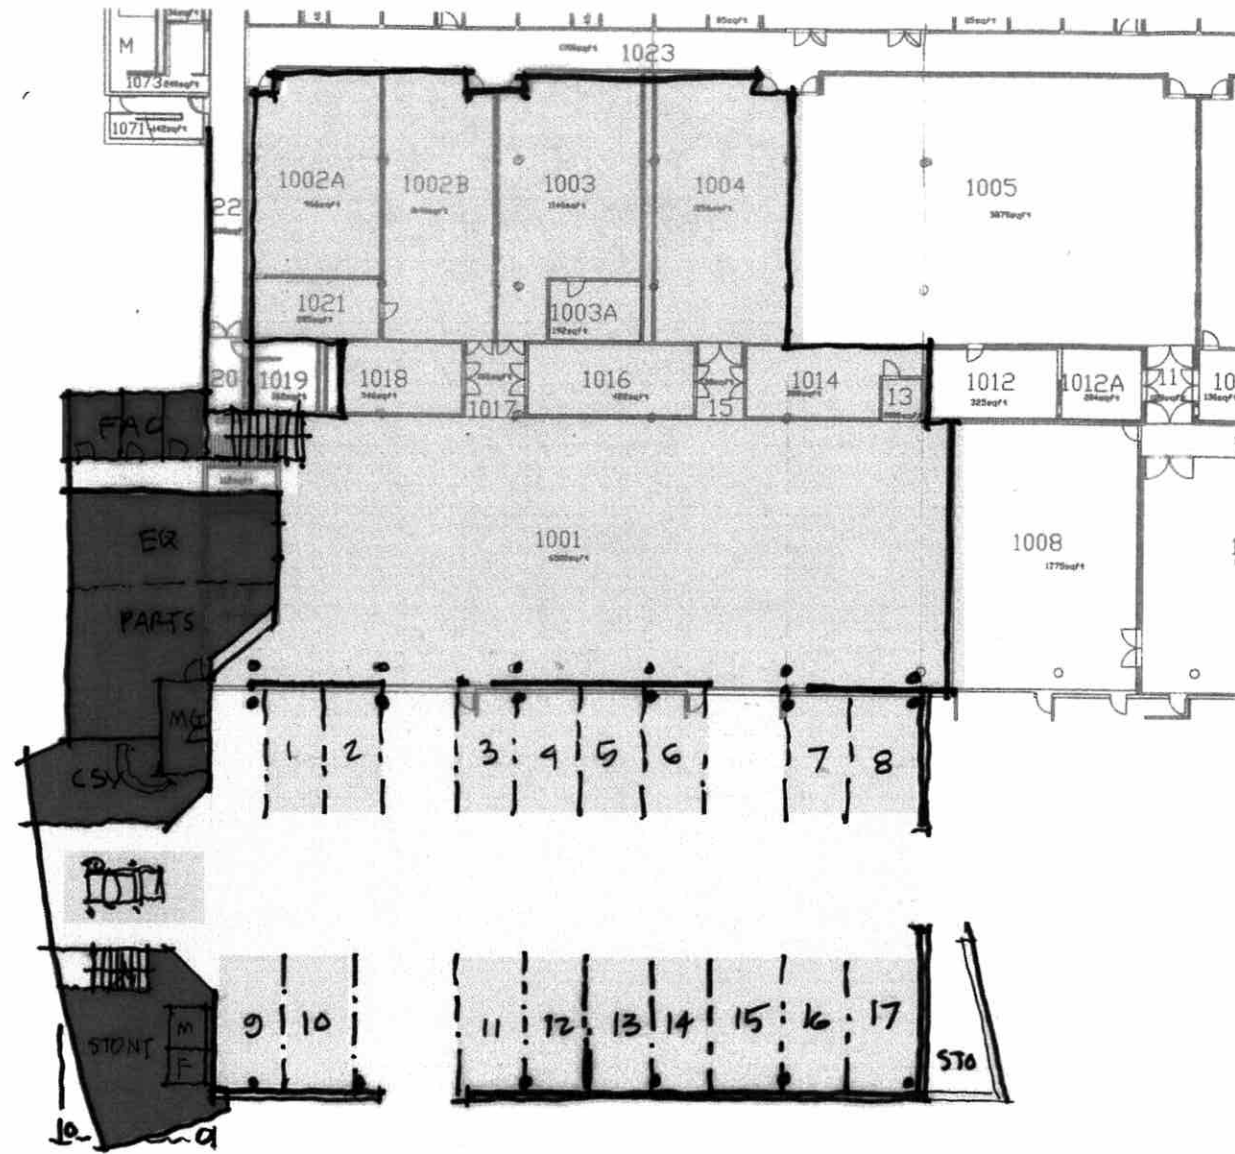

**concept 4 site
geometry and utilities**

concept 4 mass/form

concept 4.2 17,900sf

instructional labs
trial layout B : more remodel

approx scale: 1/4" = 1 ft