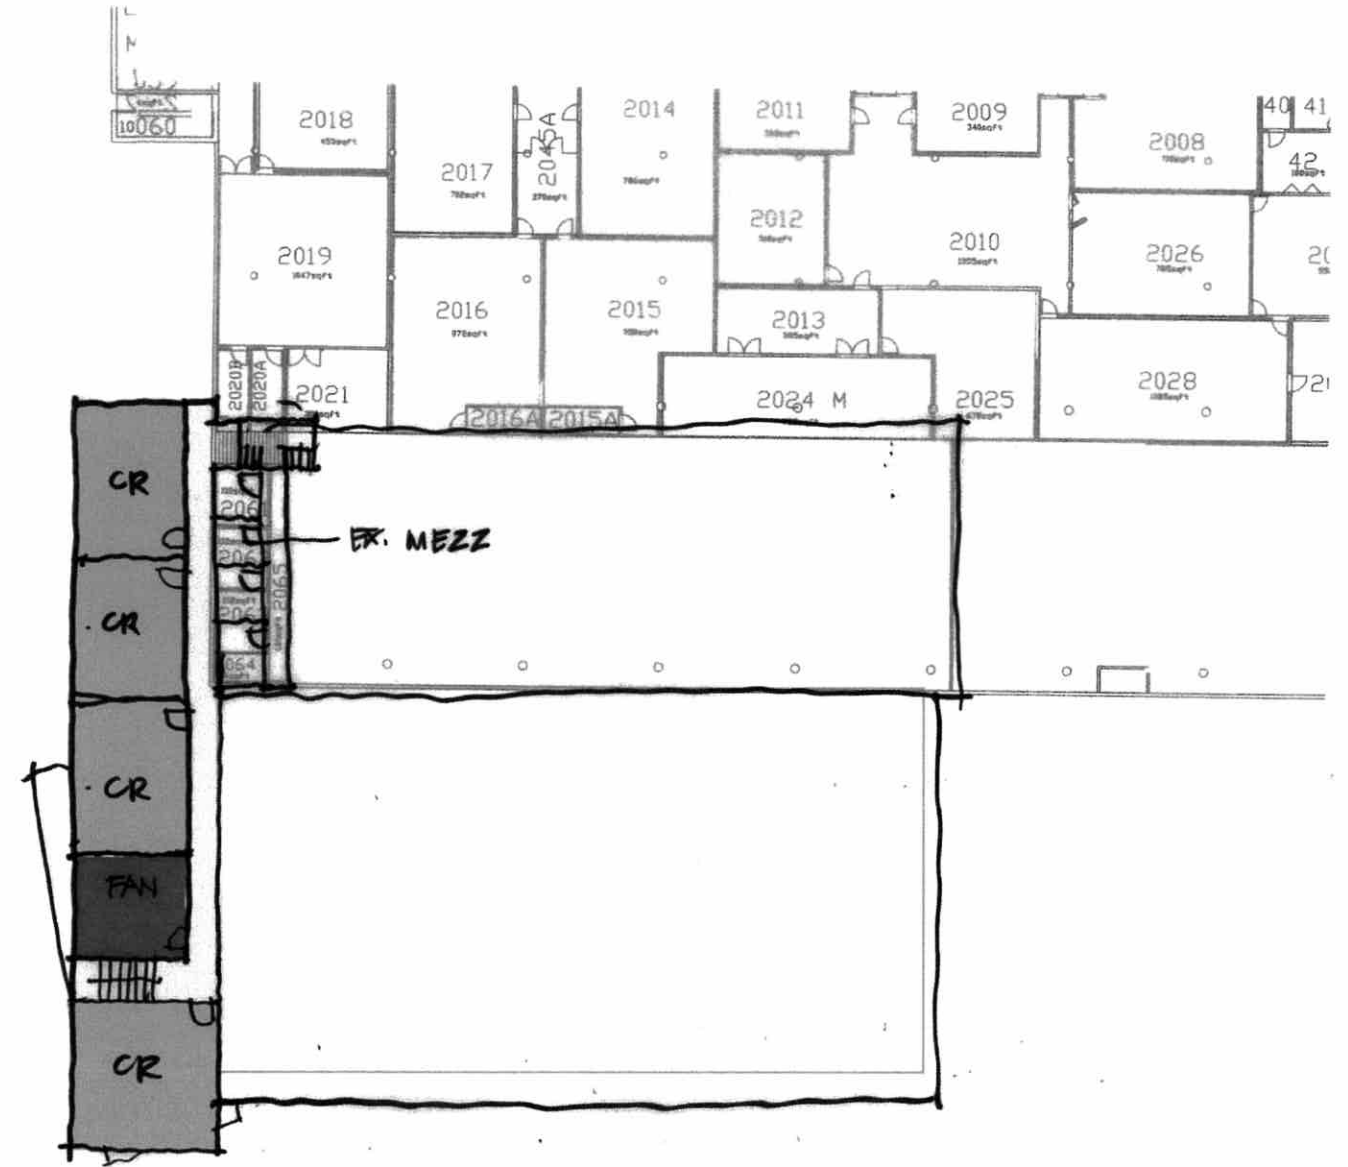

**concept 4 site
geometry and utilities**

concept 4 mass/form

concept 4.2 17,900sf

instructional labs
trial layout B : more remodel

approx scale: 1/4" = 1 ft