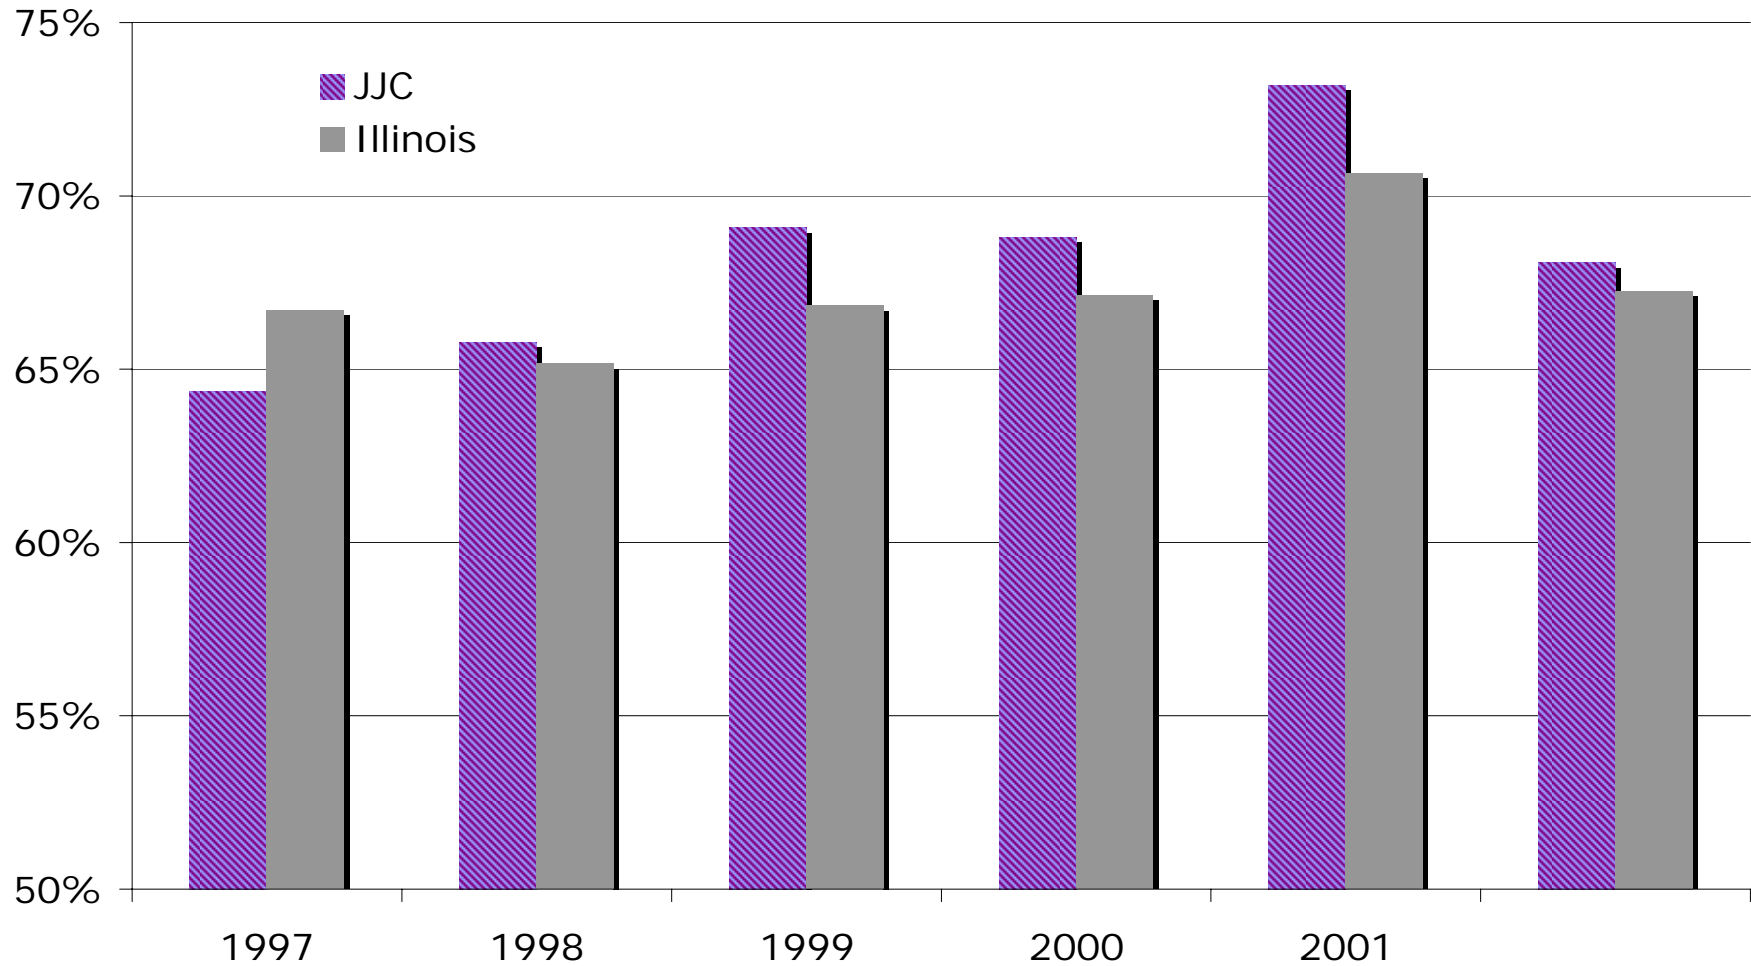

Completion Rates for White Females at JJC and Illinois Community Colleges