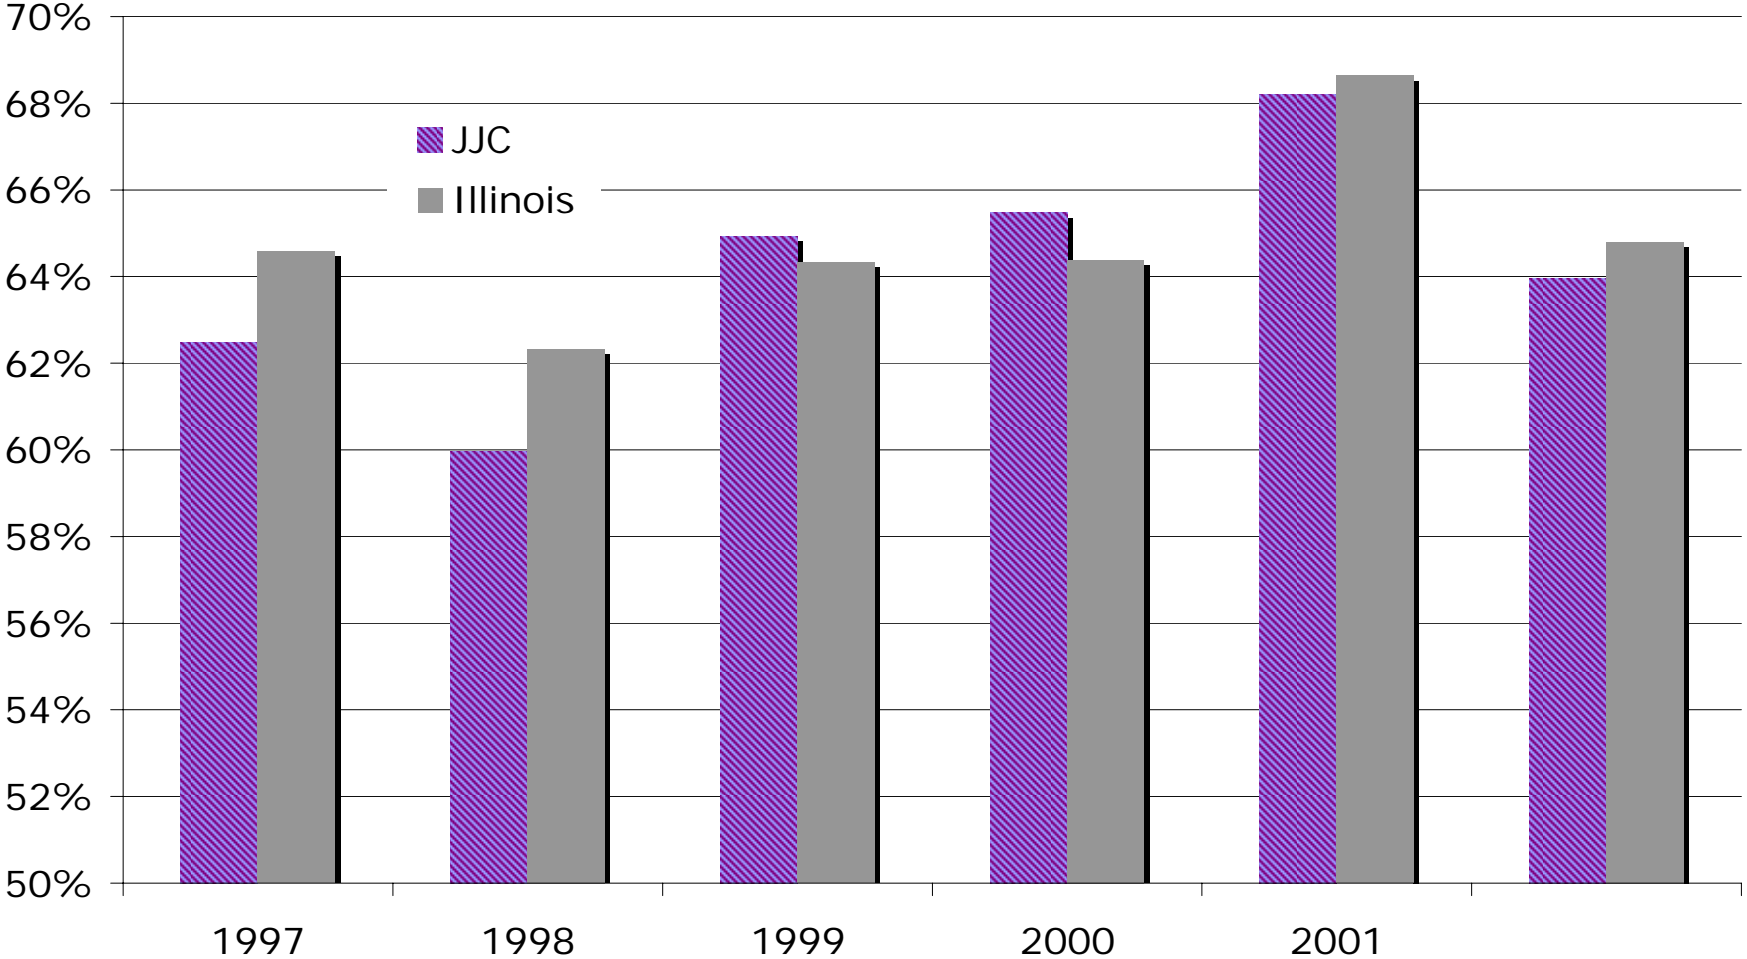

Graduation and Completion Rates for White Joliet Junior College Students and All Students at Illinois Community Colleges, 1997-2001 Entering Cohorts

JJC						
	1997	1998	1999	2000	2001	TOT
Female Initial	404	409	414	359	343	1,929
Female Graduated	82	88	83	74	70	397
Female Complete	260	269	286	247	251	1,313

Male Initial	502	515	510	397	368	2,292
Male Graduated	91	85	70	53	62	361
Male Complete	306	285	314	248	234	1,387

Total Initial	906	924	924	756	711	4,221
Total Graduated	173	173	153	127	132	758
Total Complete	566	554	600	495	485	2,700

Graduation Rates	1997	1998	1999	2000	2001	AVG
Female	20.3%	21.5%	20.0%	20.6%	20.4%	20.6%
Male	18.1%	16.5%	13.7%	13.4%	16.8%	15.8%
Total	19.1%	18.7%	16.6%	16.8%	18.6%	18.0%

Completion Rates	1997	1998	1999	2000	2001	AVG
Female	64.4%	65.8%	69.1%	68.8%	73.2%	68.1%
Male	61.0%	55.3%	61.6%	62.5%	63.6%	60.5%
Total	62.5%	60.0%	64.9%	65.5%	68.2%	64.0%

ILLINOIS						
	1997	1998	1999	2000	2001	TOT
Female Initial	10,217	10,296	10,408	10,119	9,593	50,633
Female Graduated	3,001	2,947	3,063	2,923	2,922	14,856
Female Complete	6,815	6,709	6,956	6,793	6,778	34,051

Male Initial	10,356	10,279	10,234	10,301	9,591	50,761
Male Graduated	2,325	2,307	2,270	2,259	2,248	11,409
Male Complete	6,473	6,114	6,323	6,353	6,388	31,651

Total Initial	20,573	20,575	20,642	20,420	19,184	101,394
Total Graduated	5,326	5,254	5,333	5,182	5,170	26,265
Total Complete	13,288	12,823	13,279	13,146	13,166	65,702

Graduation Rates	1997	1998	1999	2000	2001	AVG
Female	29.4%	28.6%	29.4%	28.9%	30.5%	29.3%
Male	22.5%	22.4%	22.2%	21.9%	23.4%	22.5%
Total	25.9%	25.5%	25.8%	25.4%	26.9%	25.9%

Completion Rates	1997	1998	1999	2000	2001	AVG
Female	66.7%	65.2%	66.8%	67.1%	70.7%	67.3%
Male	62.5%	59.5%	61.8%	61.7%	66.6%	62.4%
Total	64.6%	62.3%	64.3%	64.4%	68.6%	64.8%

Source: Illinois Community College Board and Joliet Junior College data files.

Joliet Junior College
Office of Institutional Effectiveness
www.jjc.edu/Admin/IE
January 2005

Completion Rates for White Students at JJC and Illinois Community Colleges