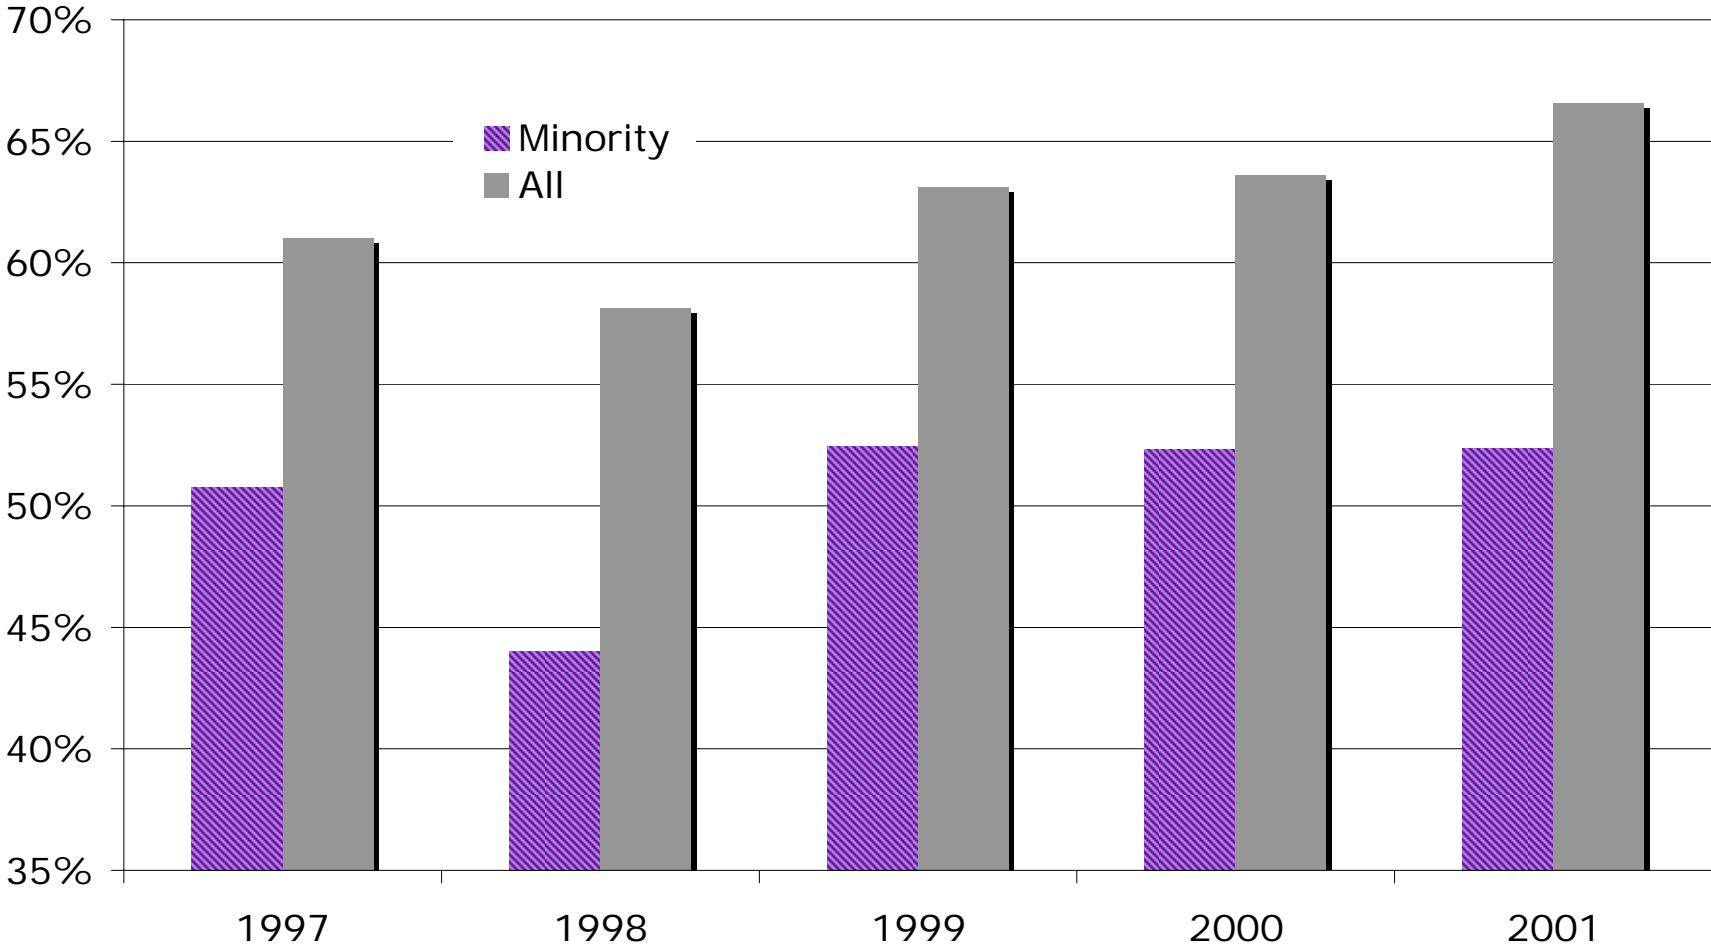

Completion Rates for Minority and All Students at JJC