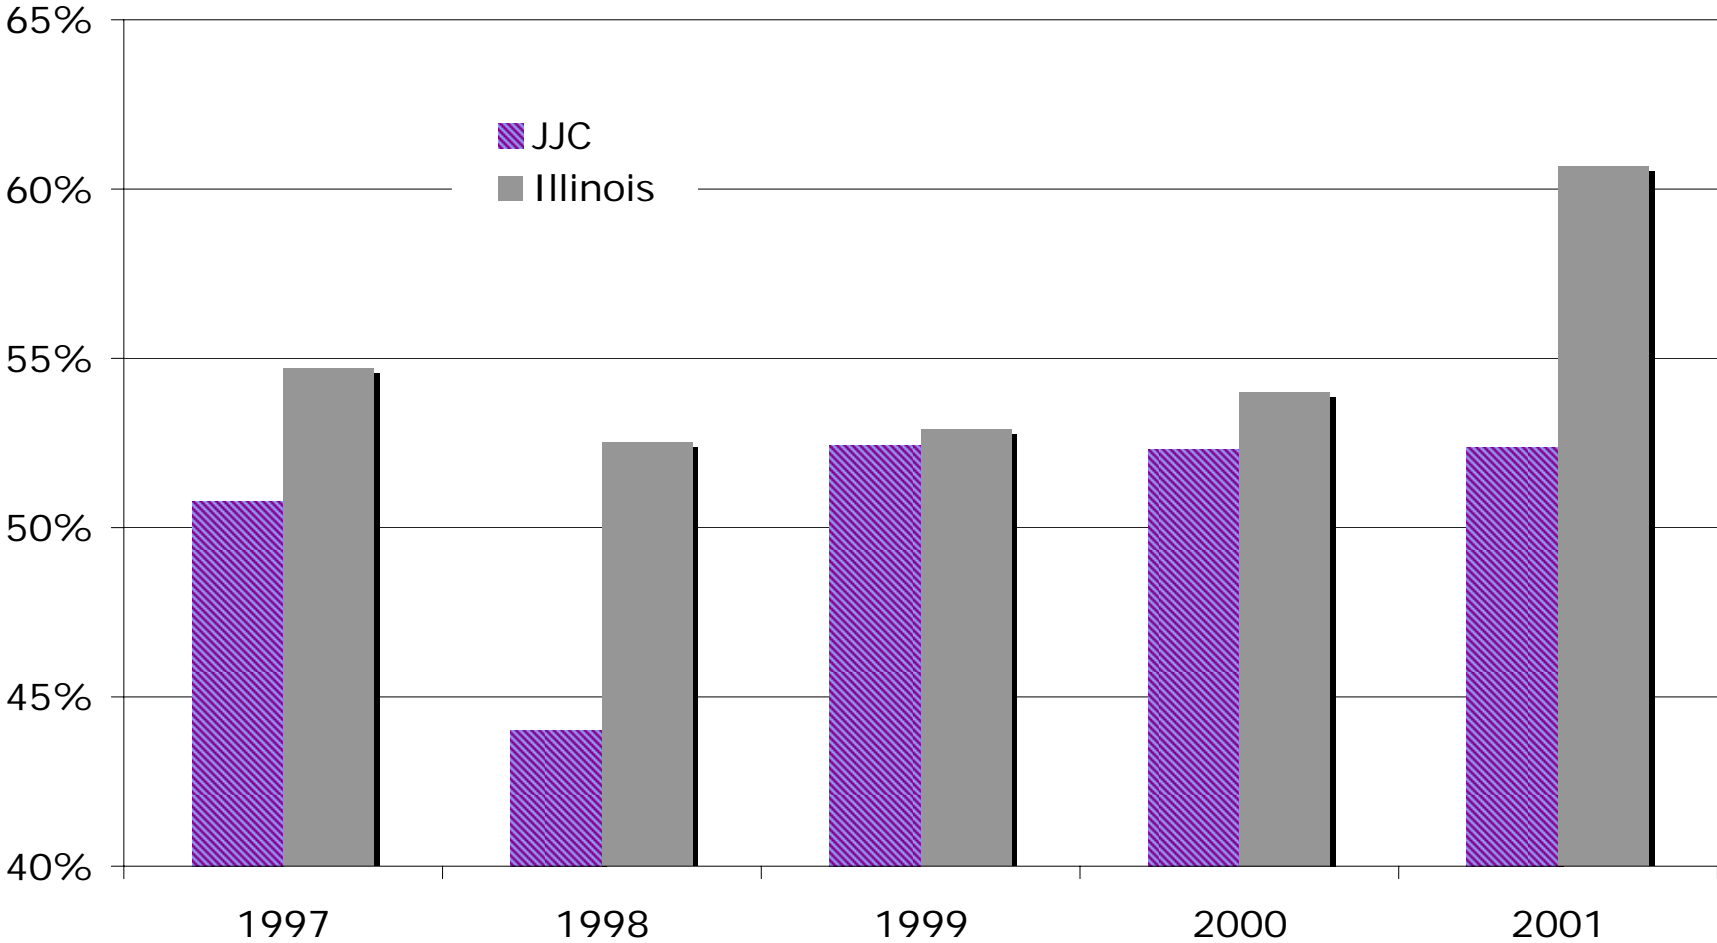

Graduation and Completion Rates for Minority Joliet Junior College Students and All Students at Illinois Community Colleges, 1997-2001 Entering Cohorts

JJC						
	1997	1998	1999	2000	2001	TOT
Female Initial	58	48	66	65	51	288
Female Graduated	6	1	5	4	7	23
Female Complete	28	19	39	41	36	163

Male Initial	70	77	98	65	98	408
Male Graduated	8	2	1	4	5	20
Male Complete	37	36	47	27	42	189

Total Initial	128	125	164	130	149	696
Total Graduated	14	3	6	8	12	43
Total Complete	65	55	86	68	78	352

Graduation Rates	1997	1998	1999	2000	2001	AVG
Female	10.3%	2.1%	7.6%	6.2%	13.7%	8.0%
Male	11.4%	2.6%	1.0%	6.2%	5.1%	4.9%
Total	10.9%	2.4%	3.7%	6.2%	8.1%	6.2%

Completion Rates	1997	1998	1999	2000	2001	AVG
Female	48.3%	39.6%	59.1%	63.1%	70.6%	56.6%
Male	52.9%	46.8%	48.0%	41.5%	42.9%	46.3%
Total	50.8%	44.0%	52.4%	52.3%	52.3%	50.6%

ILLINOIS						
	1997	1998	1999	2000	2001	TOT
Female Initial	3,004	2,788	3,290	3,146	3,022	15,250
Female Graduated	438	364	402	402	395	2,001
Female Complete	1,701	1,514	1,794	1,801	1,896	8,706

Male Initial	2,704	2,601	2,906	2,914	2,796	13,921
Male Graduated	309	253	295	302	343	1,502
Male Complete	1,421	1,316	1,484	1,472	1,634	7,327

Total Initial	5,708	5,389	6,196	6,060	5,818	29,171
Total Graduated	747	617	697	704	738	3,503
Total Complete	3,122	2,830	3,278	3,273	3,530	16,033

Graduation Rates	1997	1998	1999	2000	2001	AVG
Female	14.6%	13.1%	12.2%	12.8%	13.1%	13.1%
Male	11.4%	9.7%	10.2%	10.4%	12.3%	10.8%
Total	13.1%	11.4%	11.2%	11.6%	12.7%	12.0%

Completion Rates	1997	1998	1999	2000	2001	AVG
Female	56.6%	54.3%	54.5%	57.2%	62.7%	57.1%
Male	52.6%	50.6%	51.1%	50.5%	58.4%	52.6%
Total	54.7%	52.5%	52.9%	54.0%	60.7%	55.0%

Source: Illinois Community College Board and Joliet Junior College data files.

Joliet Junior College
Office of Institutional Effectiveness
www.jjc.edu/Admin/IE
January 2005

Completion Rates for Minority Students at JJC and Illinois Community Colleges