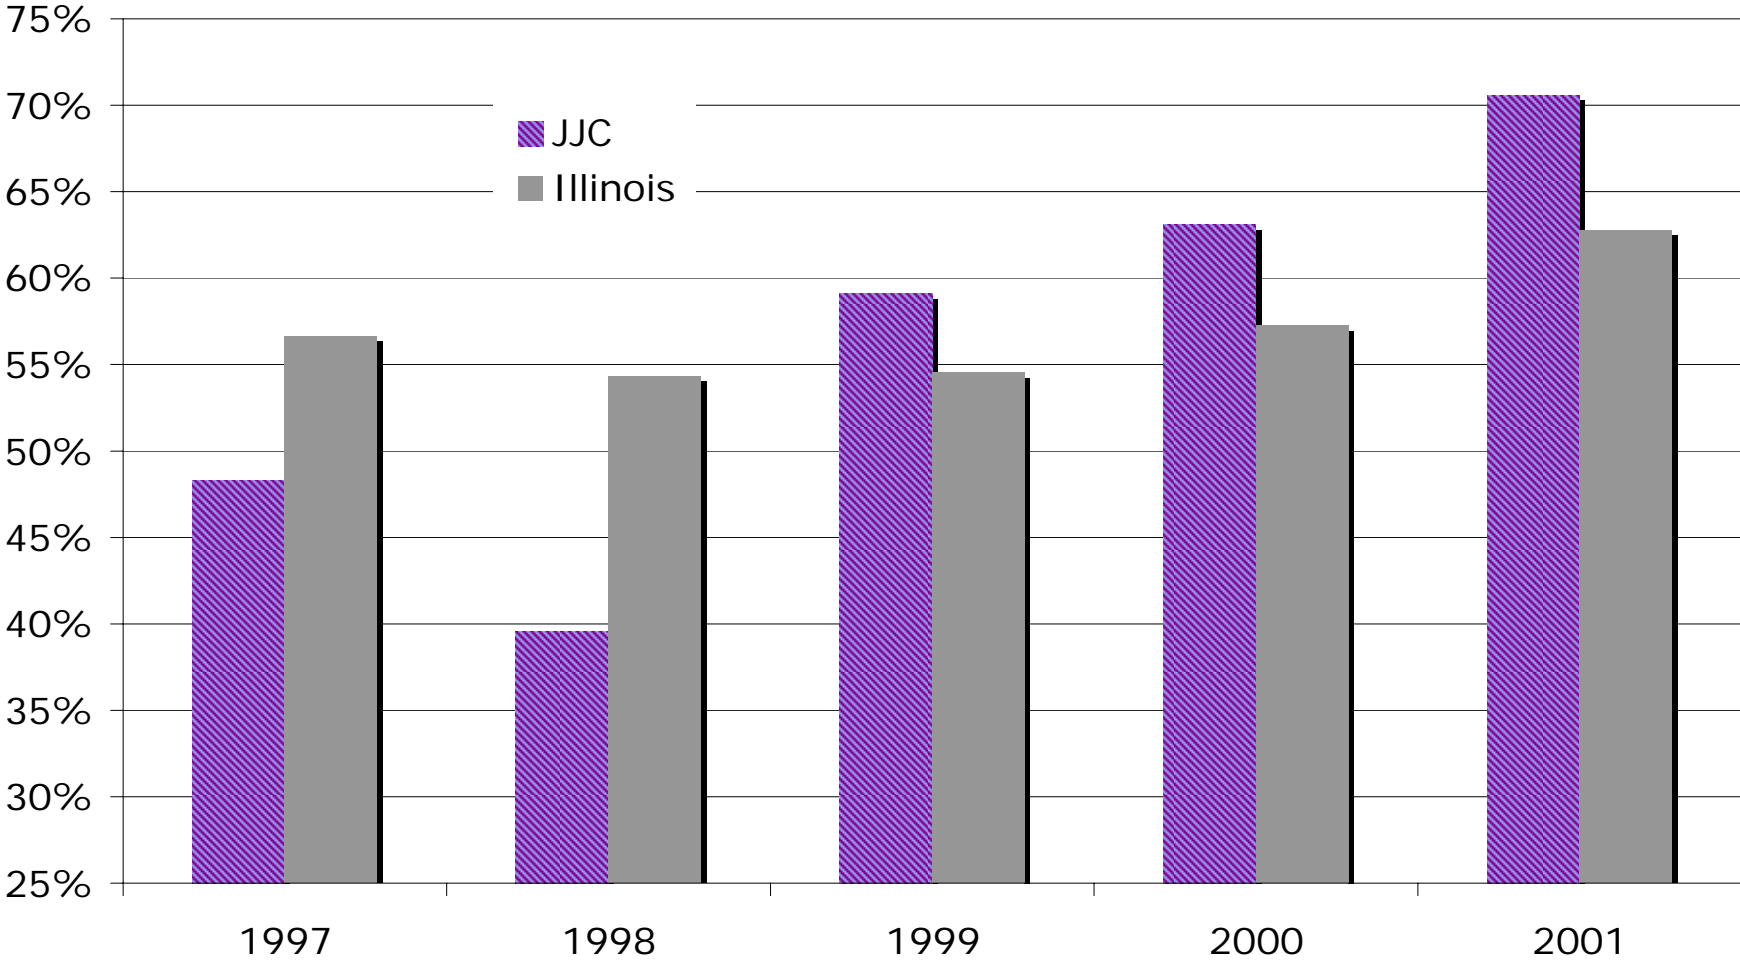

Completion Rates for Minority Females at JJC and Illinois Community Colleges