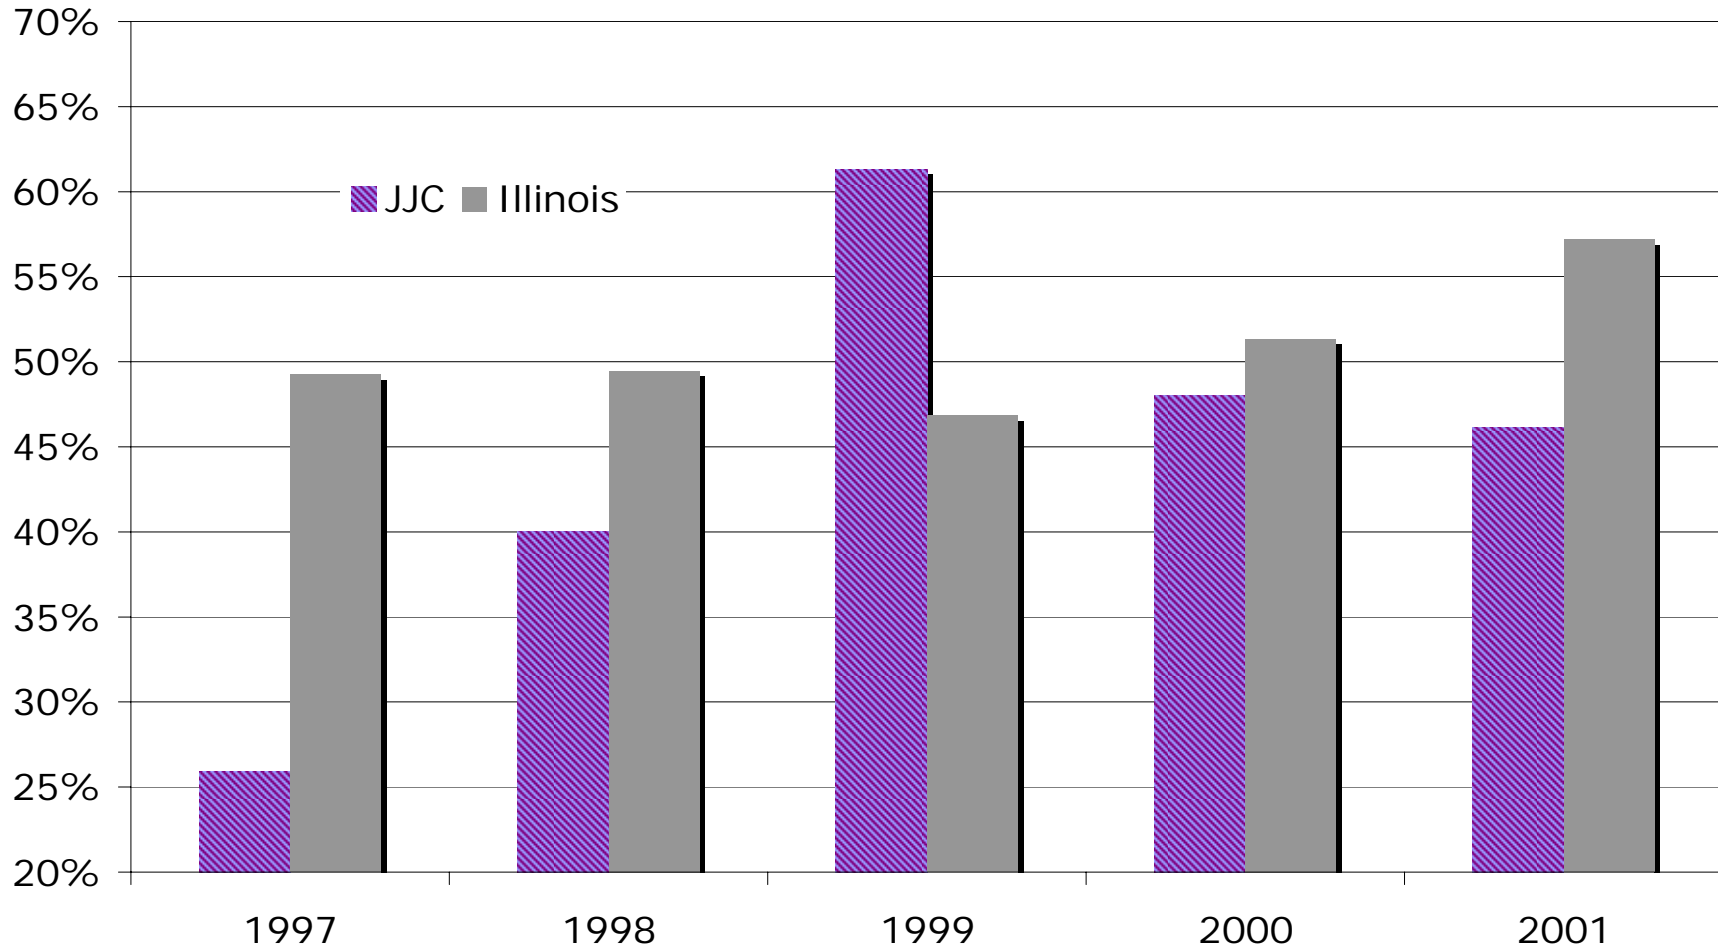

Completion Rates for African-American Females at JJC and Illinois Community Colleges