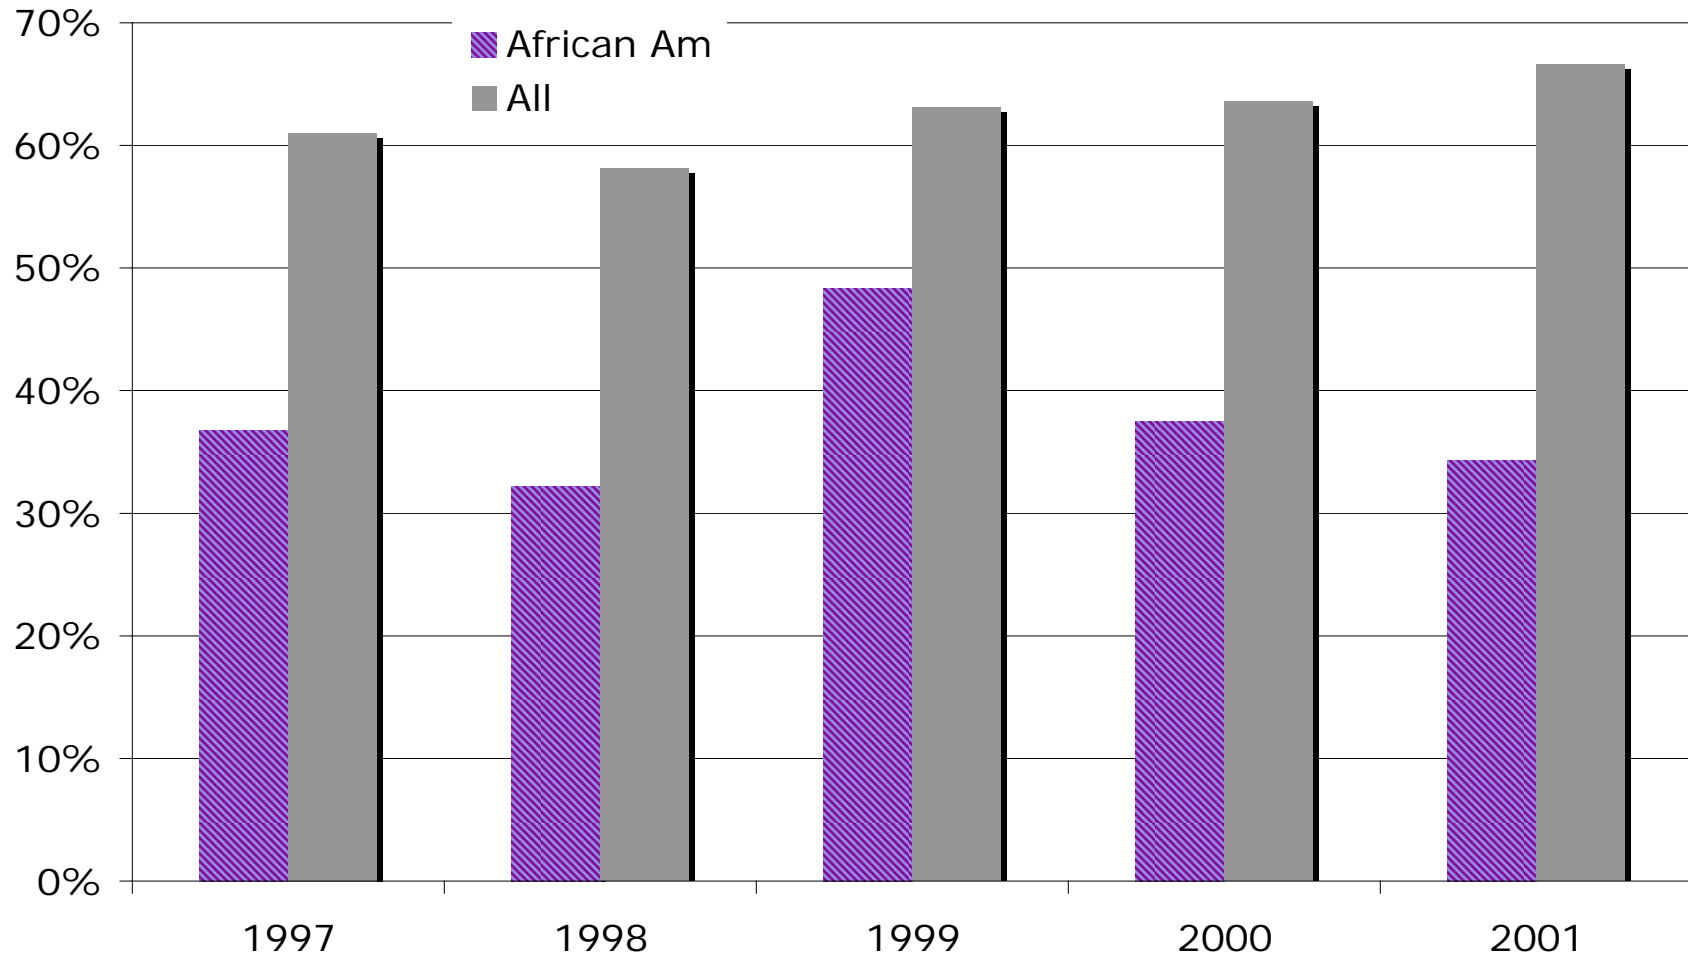

Completion Rates for African-American and All Students at JJC