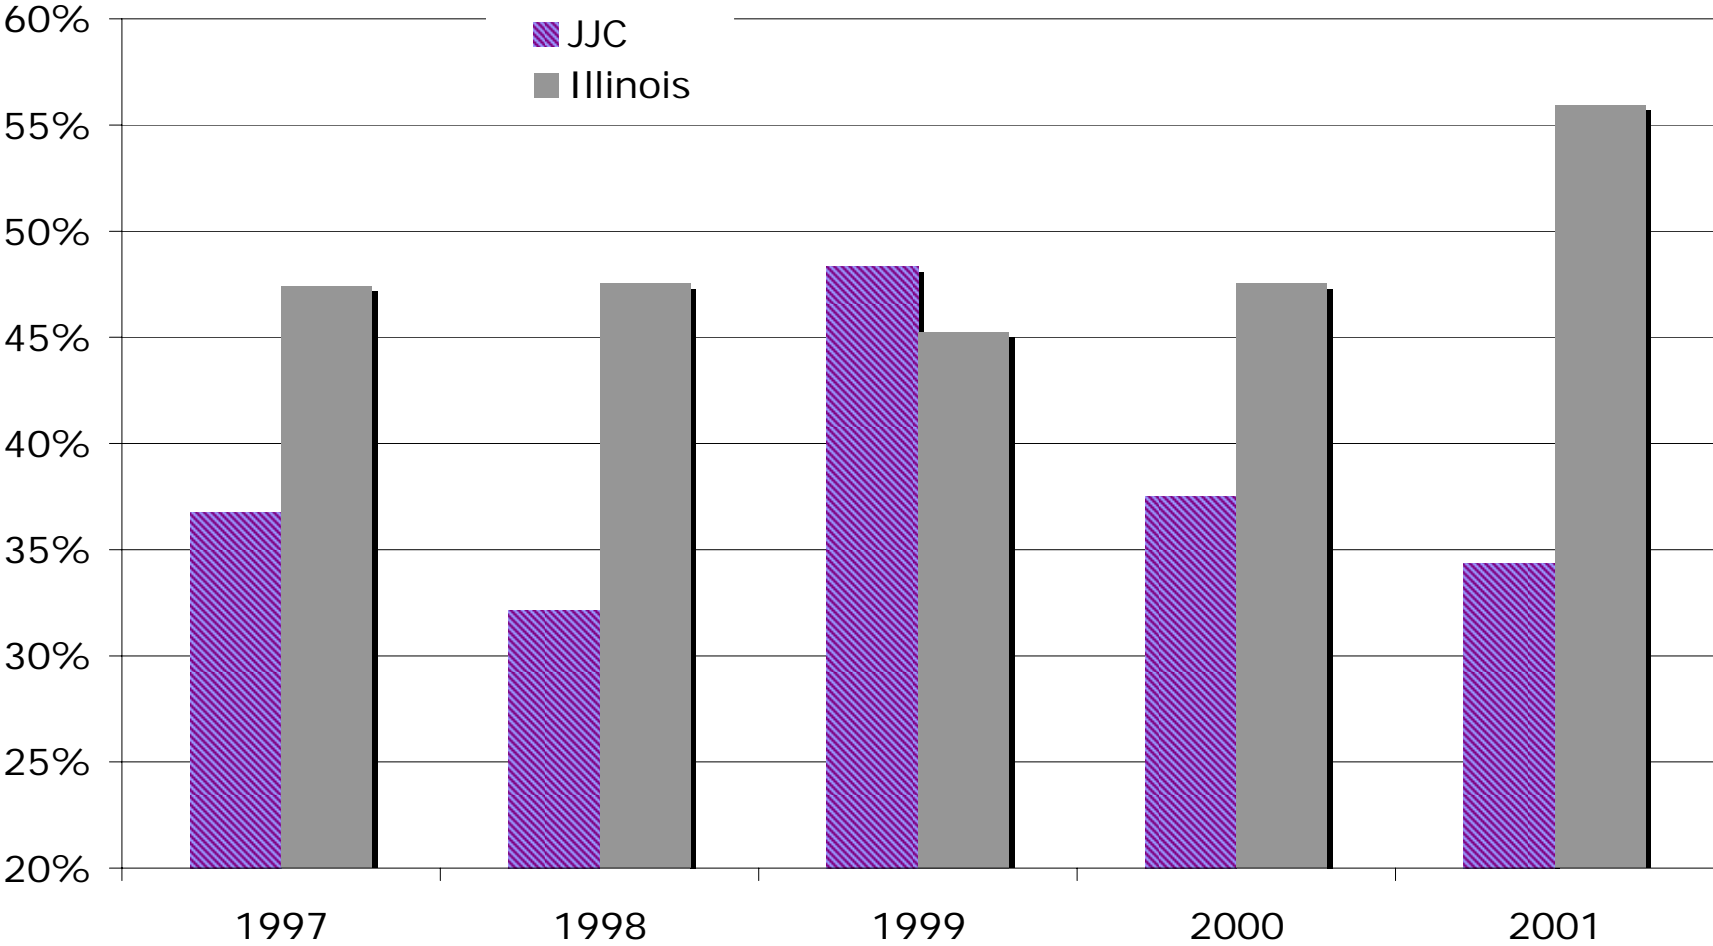

Graduation and Completion Rates for African-American Joliet Junior College Students and All Students at Illinois Community Colleges, 1997-2001 Entering Cohorts

JJC						
	1997	1998	1999	2000	2001	TOT
Female Initial	27	20	31	25	13	116
Female Graduated	1	0	3	2	2	8
Female Complete	7	8	19	12	6	52

Male Initial	41	36	58	23	54	212
Male Graduated	4	1	1	0	2	8
Male Complete	18	10	24	6	17	75

Total Initial	68	56	89	48	67	328
Total Graduated	5	1	4	2	4	16
Total Complete	25	18	43	18	23	127

Graduation Rates	1997	1998	1999	2000	2001	AVG
Female	3.7%	0.0%	9.7%	8.0%	15.4%	6.9%
Male	9.8%	2.8%	1.7%	0.0%	3.7%	3.8%
Total	7.4%	1.8%	4.5%	4.2%	6.0%	4.9%

Completion Rates	1997	1998	1999	2000	2001	AVG
Female	25.9%	40.0%	61.3%	48.0%	46.2%	44.8%
Male	43.9%	27.8%	41.4%	26.1%	31.5%	35.4%
Total	36.8%	32.1%	48.3%	37.5%	34.3%	38.7%

ILLINOIS						
	1997	1998	1999	2000	2001	TOT
Female Initial	1,708	1,543	1,822	1,671	1,623	8,367
Female Graduated	210	171	162	163	168	874
Female Complete	841	763	853	858	928	4,243

Male Initial	1401	1338	1451	1473	1440	7,103
Male Graduated	147	125	134	141	165	712
Male Complete	632	606	628	636	785	3,287

Total Initial	3,109	2,881	3,273	3,144	3,063	15,470
Total Graduated	357	296	296	304	333	1,586
Total Complete	1,473	1,369	1,481	1,494	1,713	7,530

Graduation Rates	1997	1998	1999	2000	2001	AVG
Female	12.3%	11.1%	8.9%	9.8%	10.4%	10.4%
Male	10.5%	9.3%	9.2%	9.6%	11.5%	10.0%
Total	11.5%	10.3%	9.0%	9.7%	10.9%	10.3%

Completion Rates	1997	1998	1999	2000	2001	AVG
Female	49.2%	49.4%	46.8%	51.3%	57.2%	50.7%
Male	45.1%	45.3%	43.3%	43.2%	54.5%	46.3%
Total	47.4%	47.5%	45.2%	47.5%	55.9%	48.7%

Source: Illinois Community College Board and Joliet Junior College data files.

Joliet Junior College
Office of Institutional Effectiveness
www.jjc.edu/Admin/IE
January 2005

Completion Rates for All African-American Students at JJC and Illinois Community Colleges