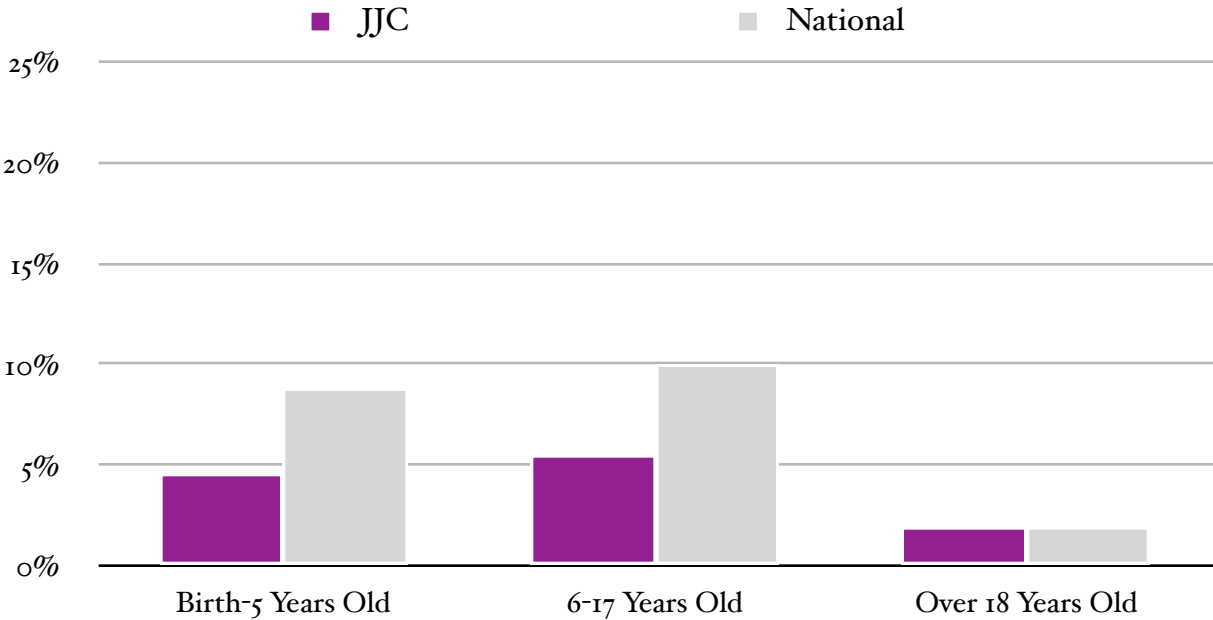

Dependent Children who Live with Students

Dependent Children who Live with Students, Fall 2005

FALL	JJC			NATIONAL		
	Birth-5 years old	6-17 years old	Child 18 years or older	Birth-5 years old	6-17 years old	Child 18 years or older
1999	3.8%	8.2%	2.5%	7.8%	8.8%	2.1%
2000	6.5%	7.3%	1.7%	8.2%	8.7%	2.0%
2001	2.9%	5.5%	1.4%	9.0%	9.7%	2.1%
2002	4.7%	7.3%	1.9%	8.8%	9.6%	2.0%
2003	4.9%	8.7%	2.4%	9.0%	9.9%	2.0%
2004	3.6%	6.9%	1.5%	8.2%	9.2%	1.9%
2005	4.6%	5.6%	2.0%	8.8%	10.1%	2.0%