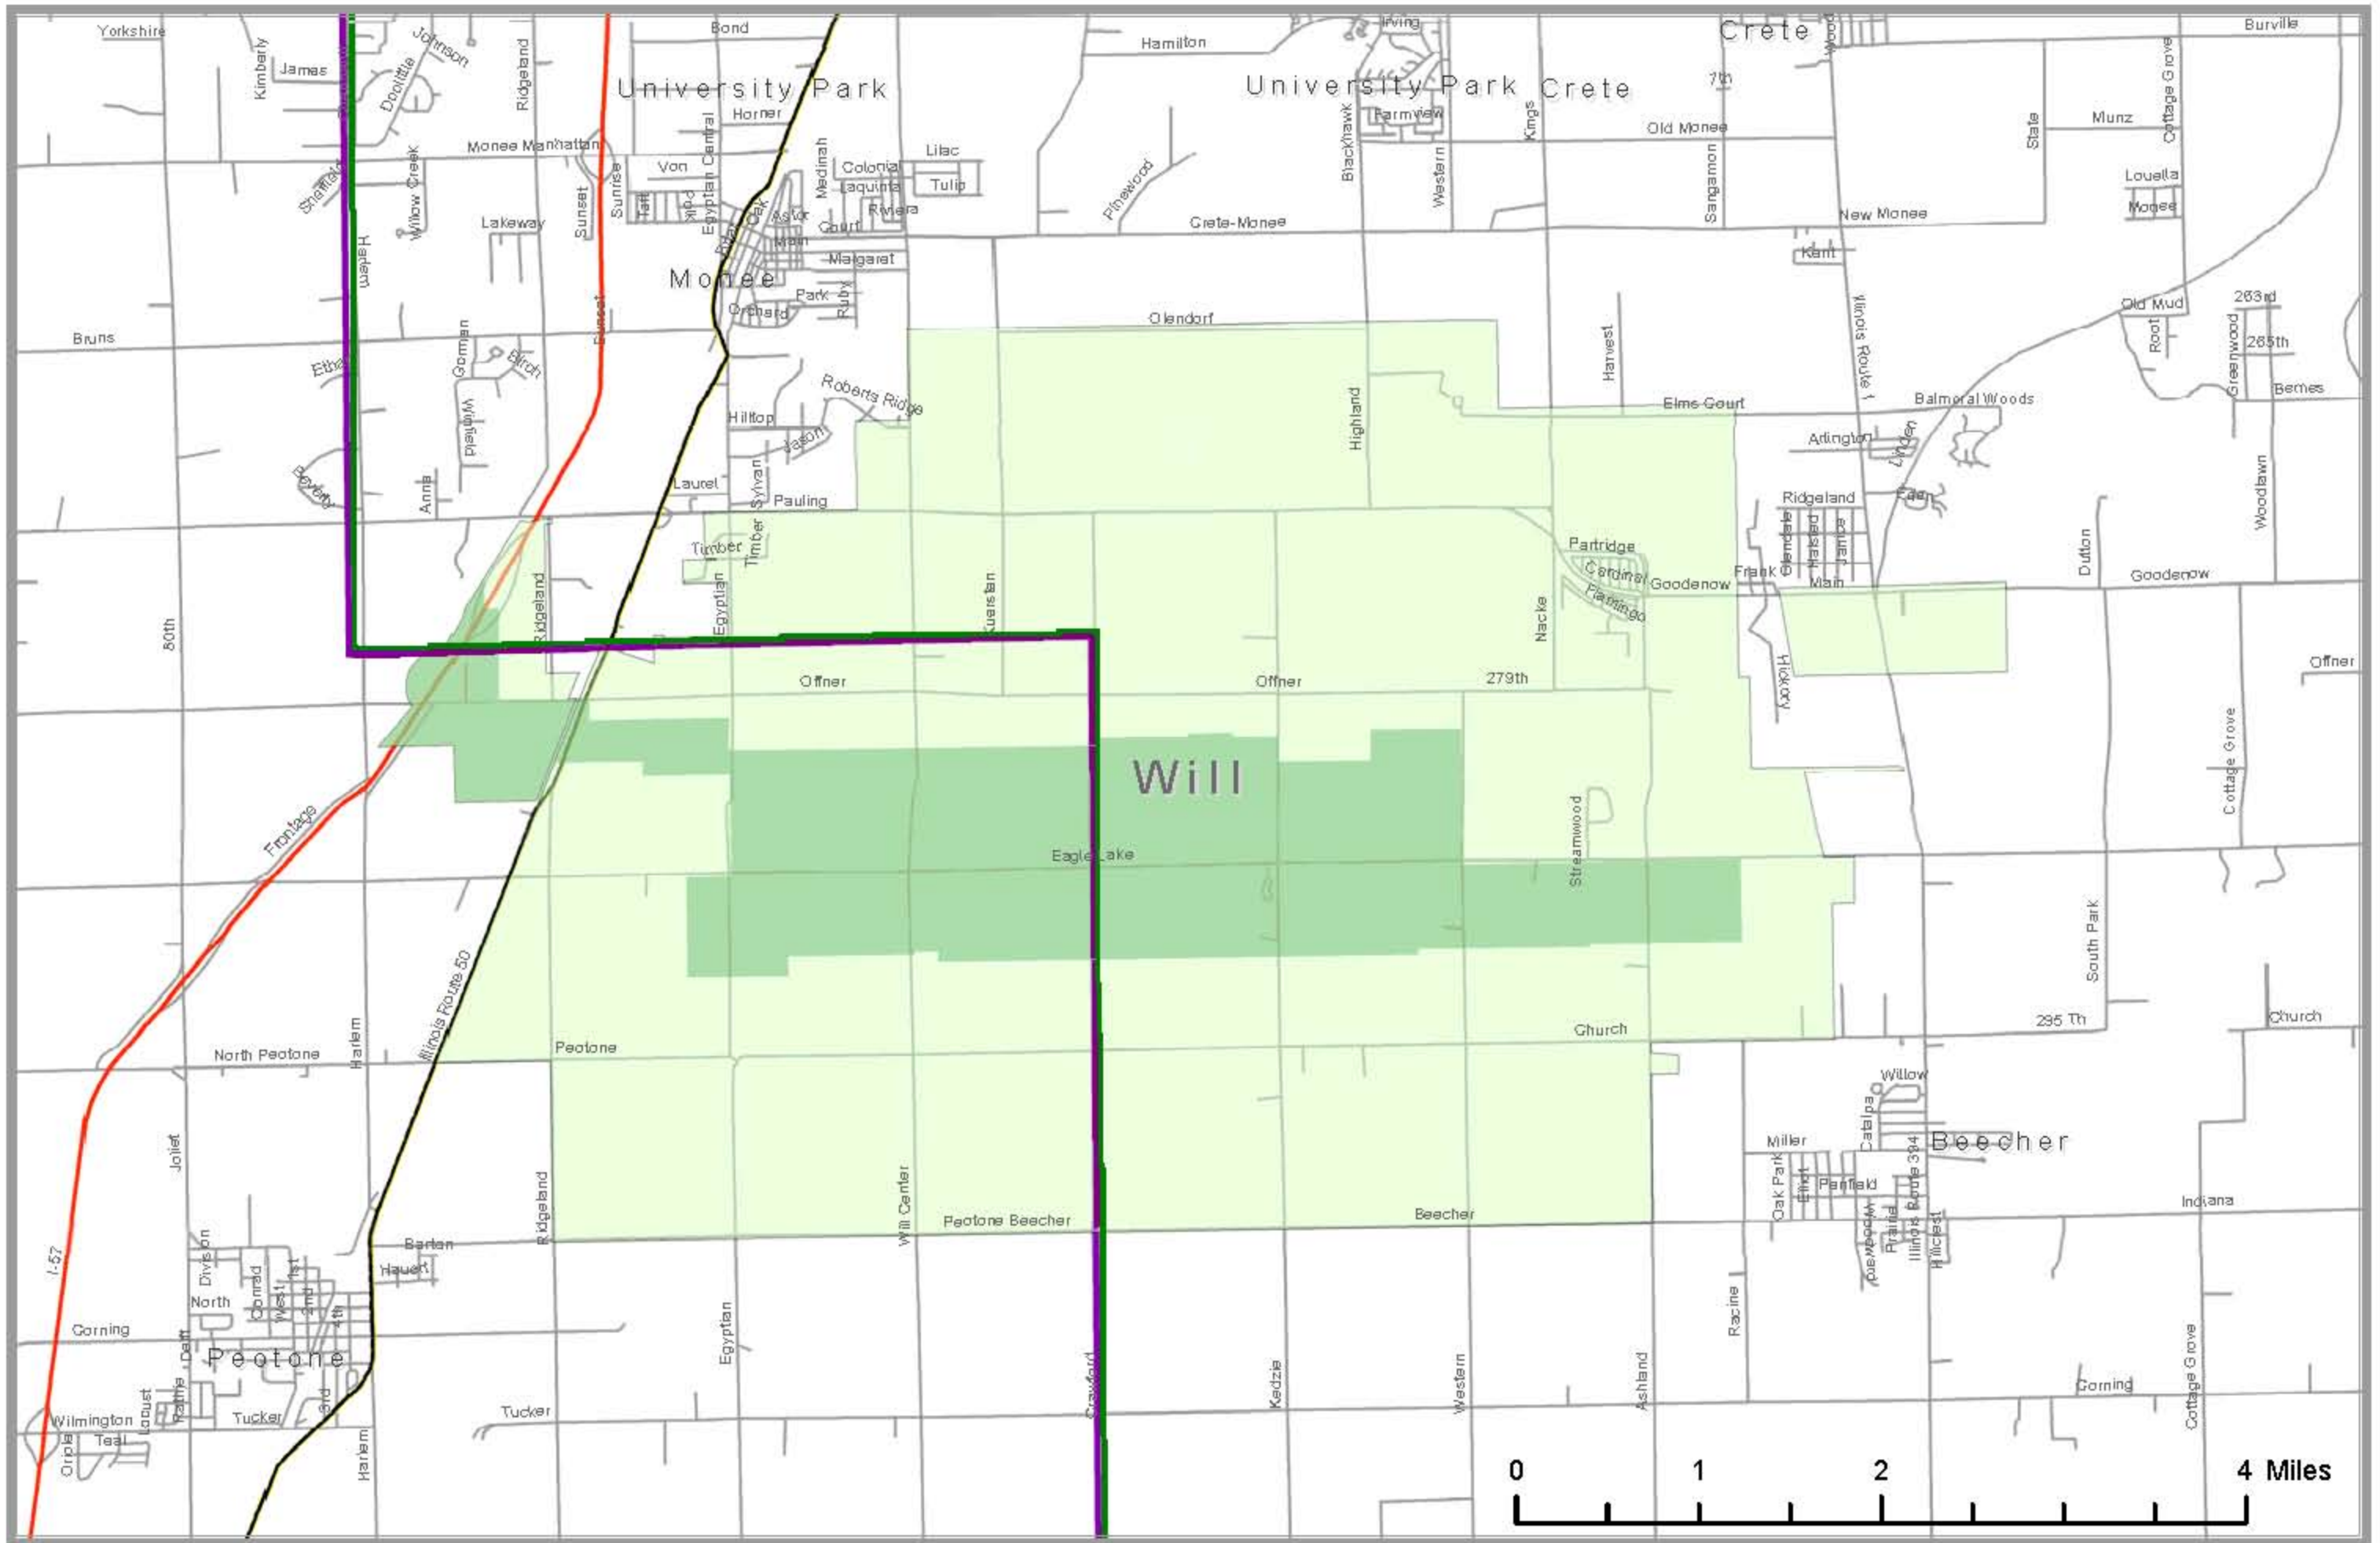

Proposed Airport Boundary

Airport Boundary

- Inaugural Limit - 4,200 Acres
- Ultimate Limit - 20,000 Acres
- JJC Boundary
- PS Boundary

JOLIET
Junior College

The Nation's First Public Community College