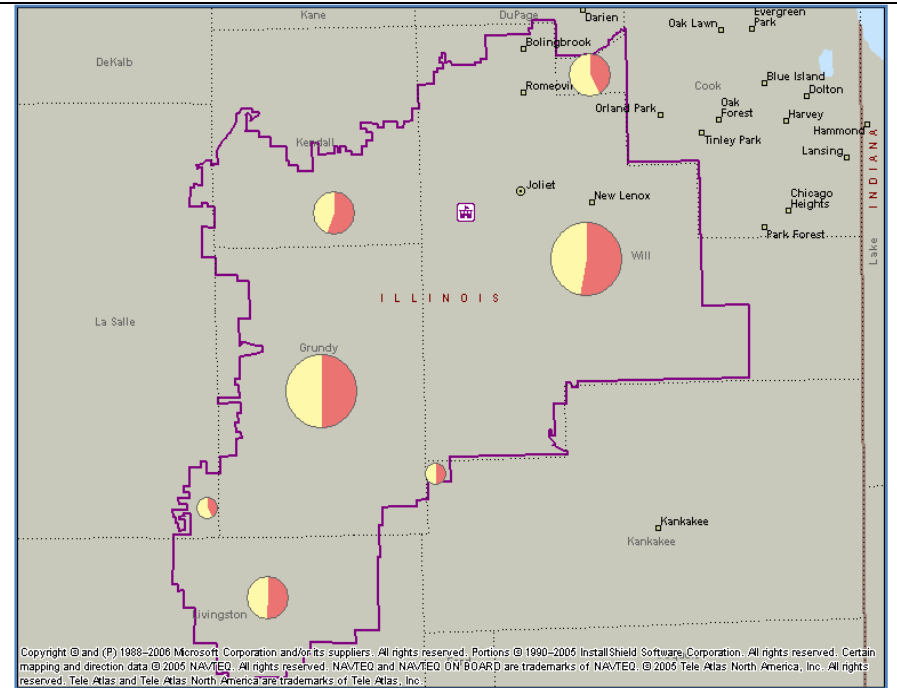

County Totals

JJC Main Campus

Kendall County: 5,351 Total Votes

Yes Votes: 55.7%

No Votes: 44.3%

Will County: 212,500 Total Votes

Yes Votes: 52.9%

No Votes: 47.1%

Livingston County: 2,552 Total Votes

Yes Votes: 51.1%

No Votes: 48.9%

Grundy County: 20,616 Total Votes

Yes Votes: 49.9%

No Votes: 50.1%

La Salle County: 122 Total Votes

Yes Votes: 41.8%

No Votes: 58.2%

Cook County: 8,826 Total Votes

Yes Votes: 42.4%

No Votes: 57.6%

Kankakee County: 8 Total Votes

Yes Votes: 50.0%

No Votes: 50.0%

County	Precincts	Yes Vote			No Vote			County Total
		Count	% of Overall Total	% of County Total	Count	% of Overall Total	% of County Total	
Cook	15	3,739	1.5%	42.4%	5,087	2.0%	57.6%	8,826
Grundy	42	10,281	4.1%	49.9%	10,335	4.1%	50.1%	20,616
Kankakee	1	4	0.0%	50.0%	4	0.0%	50.0%	8
Kendall	11	2,983	1.2%	55.7%	2,368	0.9%	44.3%	5,351
La Salle	4	51	0.0%	41.8%	71	0.0%	58.2%	122
Livingston	12	1,303	0.5%	51.1%	1,249	0.5%	48.9%	2,552
Will	380	112,469	45.0%	52.9%	100,031	40.0%	47.1%	212,500
Overall Totals	465	130,830	52.3%	--	119,145	47.7%	--	249,975