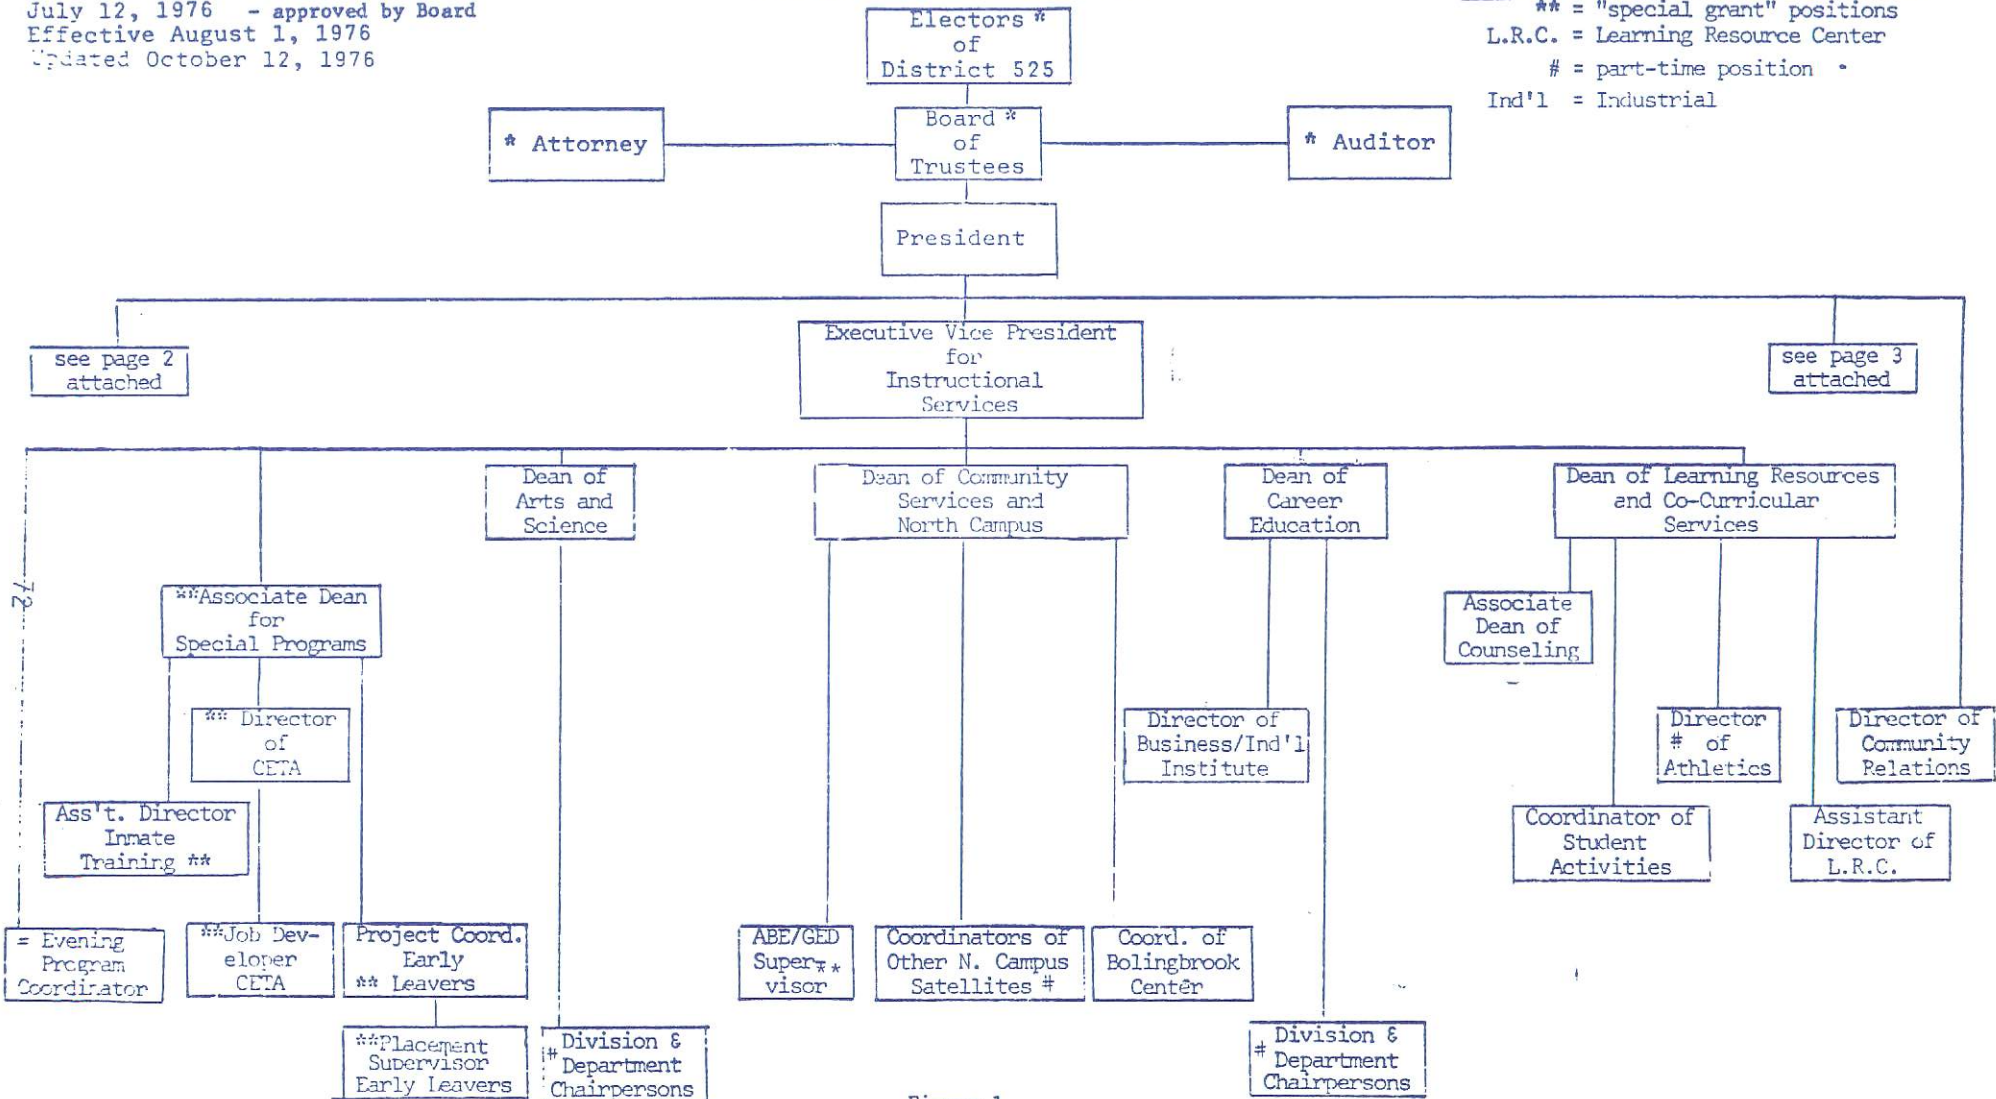

APPENDIX 3.1
1977 Organizational Chart

JOLIET JUNIOR COLLEGE
ORGANIZATION CHART

July 12, 1976 - approved by Board
Effective August 1, 1976
Updated October 12, 1976

CODE: * = non-administrative function
** = "special grant" positions
L.R.C. = Learning Resource Center
= part-time position
Ind'l = Industrial

Figure 1